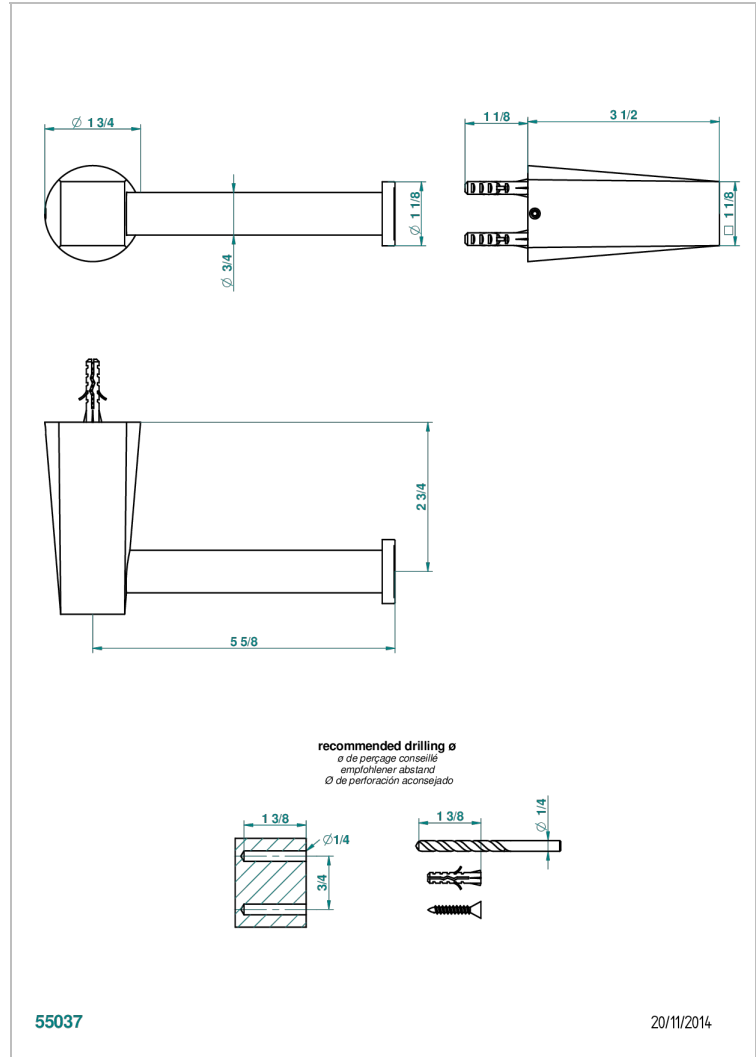

METAMORPHOSE CARBON

G6C-538A

Wall mounted WC paper holder without cover

CHARACTERISTIC

- Métamorphose Carbon
- Wall mounted WC paper holder without cover

AVAILABLE FINITIONS

Antique nickel - H28
 Black ceram - D30
 Blush PVD - H62
 Brass color PVD - H49
 Brown bronze color PVD - F33
 Gold color PVD - H52