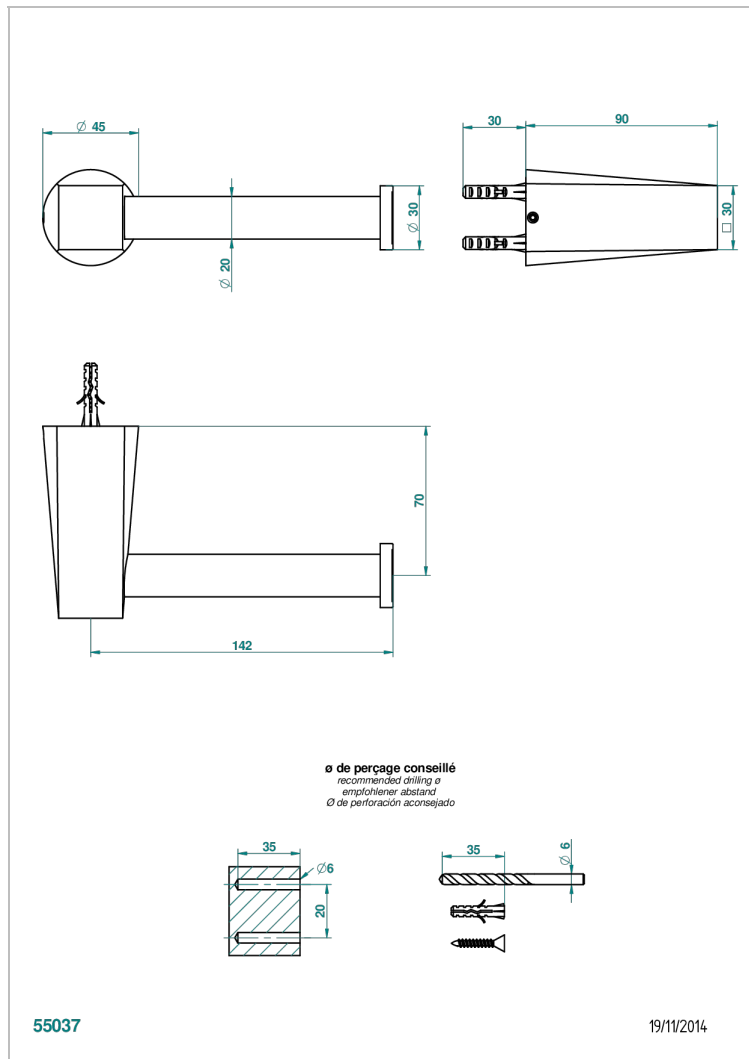

METAMORPHOSE CARBON

G6C-538A

Wall mounted WC paper holder without cover

CHARACTERISTIC

- Métamorphose Carbon
- Wall mounted WC paper holder without cover

AVAILABLE FINITIONS

Antique nickel - H28
Black ceram - D30
Blush PVD - H62
Brass color PVD - H49
Brown bronze color PVD - F33
Gold color PVD - H52