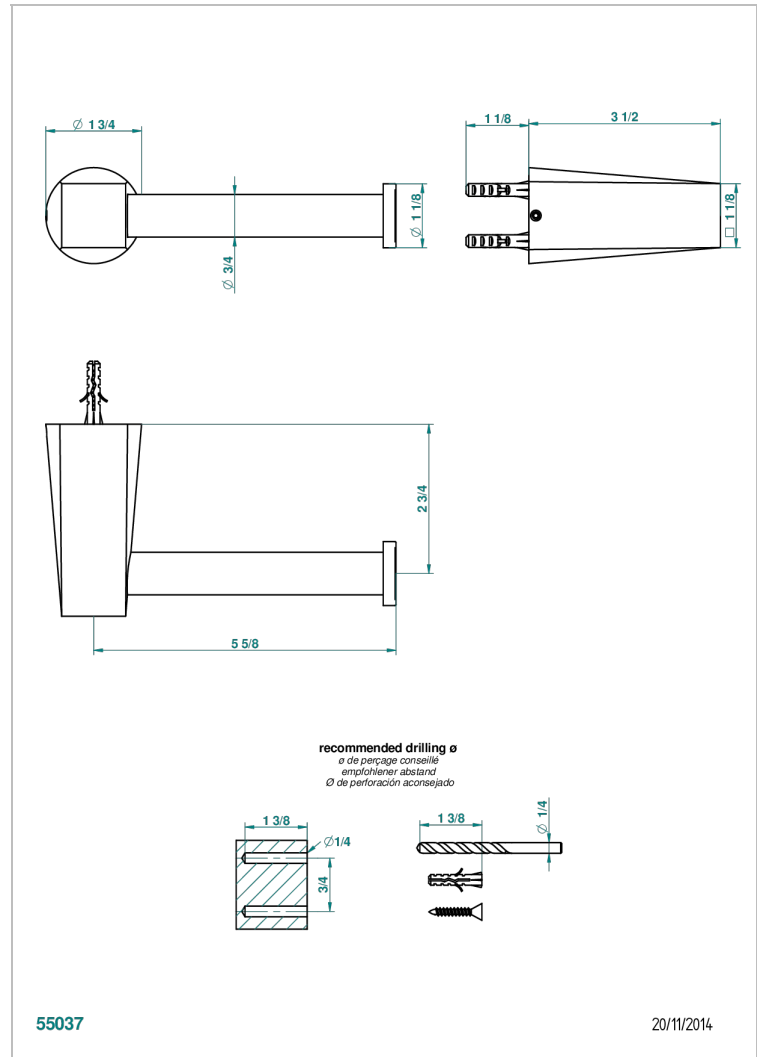

METAMORPHOSE CARBON

G6C-538A

Wall mounted WC paper holder without cover

THG[®]
PARIS

CHARACTERISTIC

- Métamorphose Carbon
- Wall mounted WC paper holder without cover

AVAILABLE FINITIONS

Antique nickel - H28
 Black ceram - D30
 Blush PVD - H62
 Brass color PVD - H49
 Brown bronze color PVD - F33
 Gold color PVD - H52