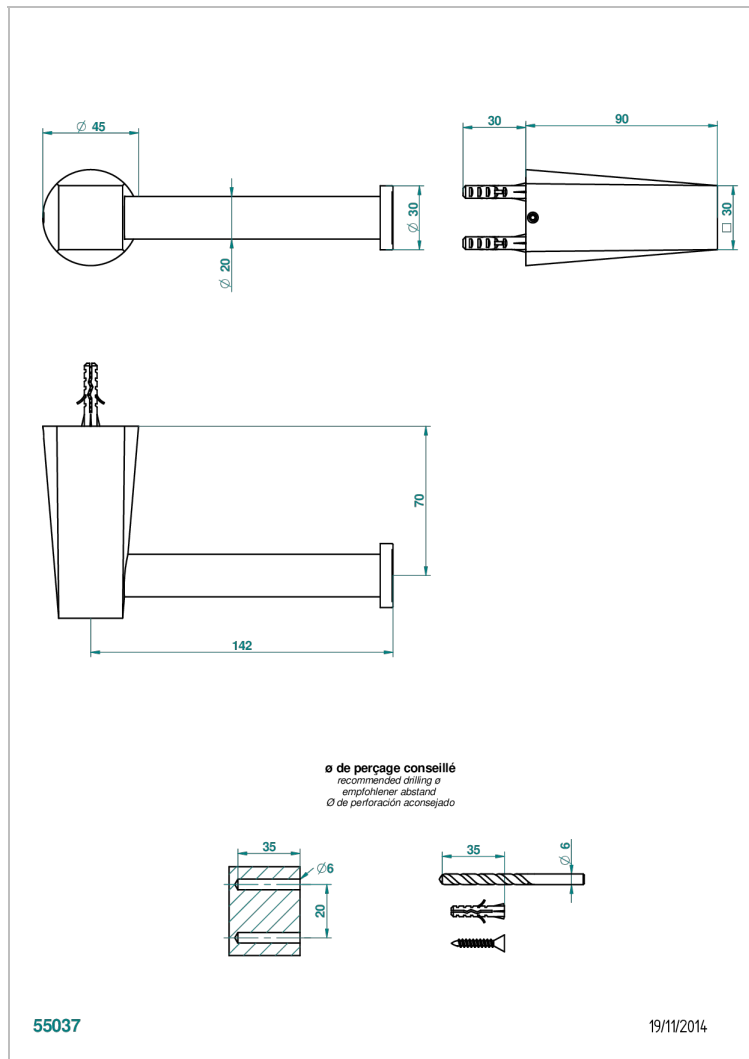

# METAMORPHOSE WITH LEVER HANDLES

G6B-538A

Toilet paper holder, single mount without cover

## CHARACTERISTIC

- Métamorphose with lever handles
- Toilet paper holder, single mount without cover