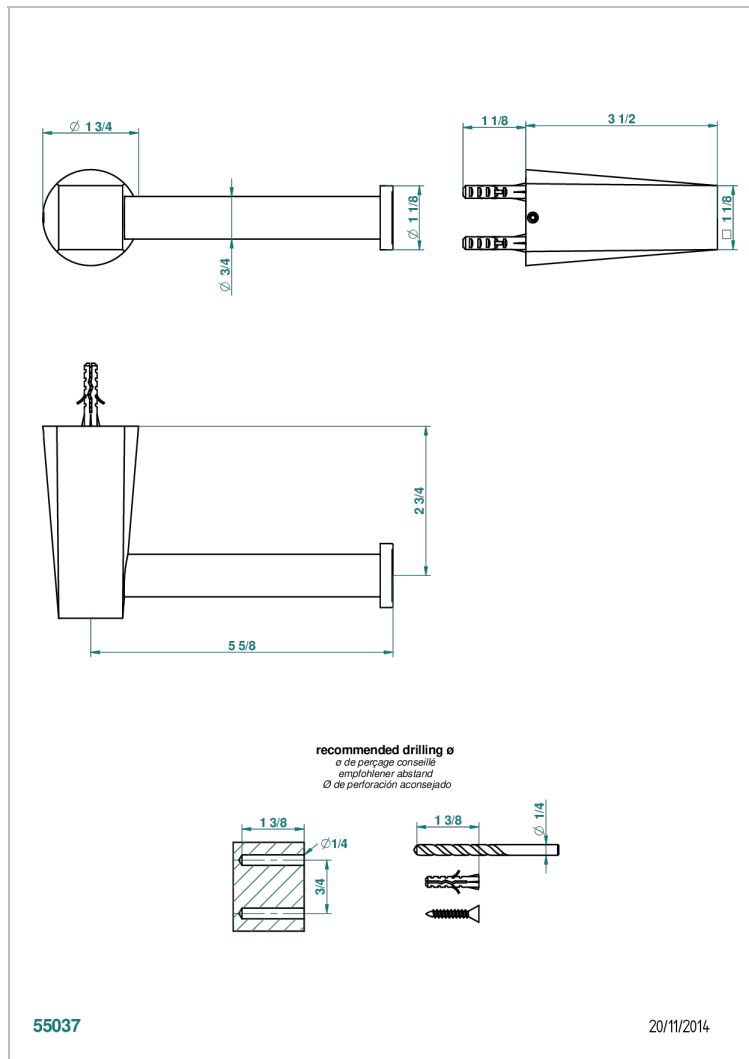

METAMORPHOSE WITH LEVER HANDLES

G6B-538A

Toilet paper holder, single mount without cover

CHARACTERISTIC

- Métamorphose with lever handles
- Toilet paper holder, single mount without cover

AVAILABLE FINITIONS