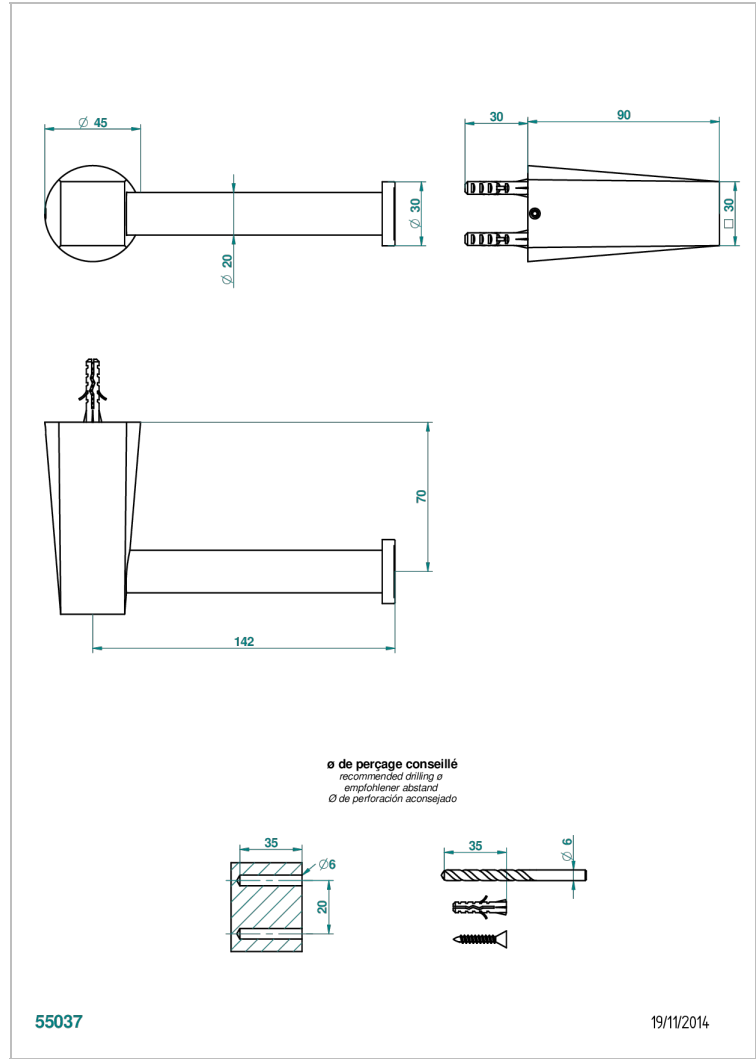

# METAMORPHOSE WITH LEVER

G6B-538A

Wall mounted WC paper holder without cover

## CHARACTERISTIC

- Métamorphose with lever
- Wall mounted WC paper holder without cover