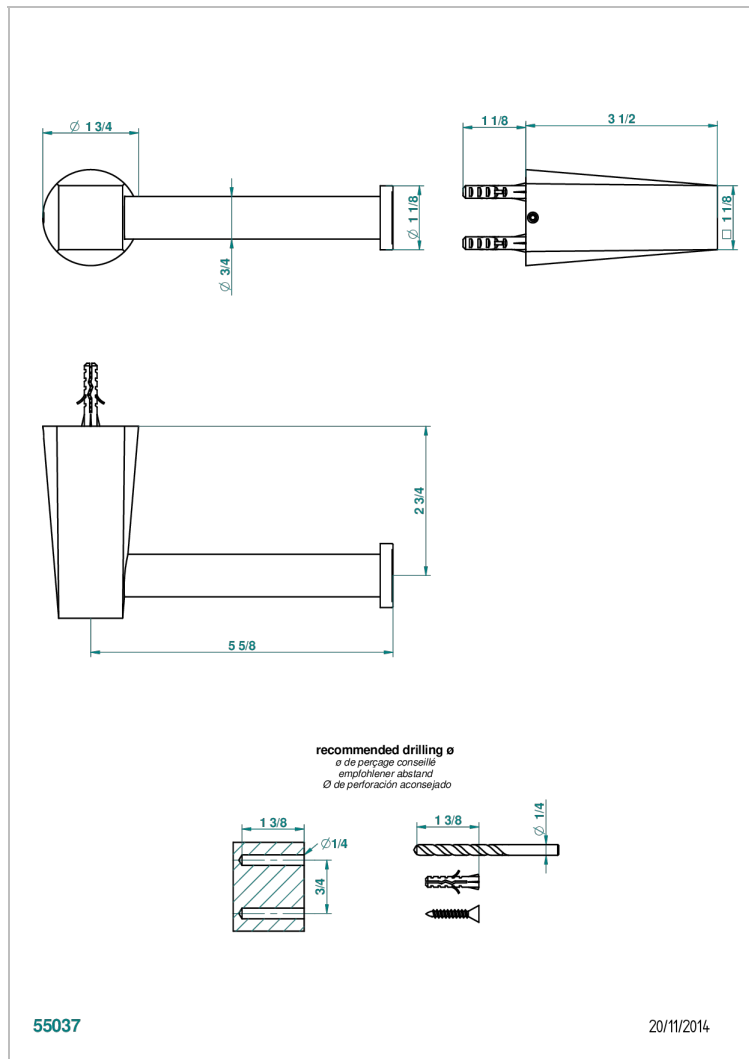

METAMORPHOSE WITH LEVER

G6B-538A

Wall mounted WC paper holder without cover

CHARACTERISTIC

- Métamorphose with lever
- Wall mounted WC paper holder without cover

AVAILABLE FINITIONS

Antique nickel - H28
 Black ceram - D30
 Blush PVD - H62
 Brass color PVD - H49
 Brown bronze color PVD - F33
 Gold color PVD - H52