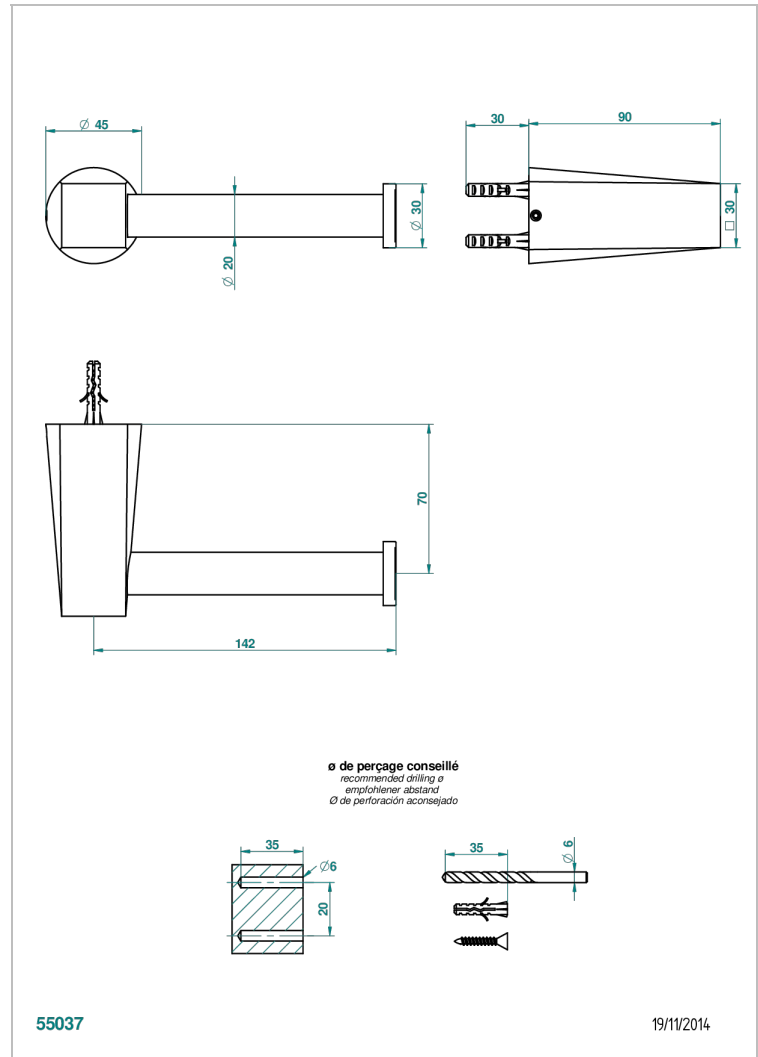

METAMORPHOSE WITH LEVER

G6B-538A

Wall mounted WC paper holder without cover

THG[®]
PARIS

CHARACTERISTIC

- Métamorphose with lever
- Wall mounted WC paper holder without cover

AVAILABLE FINITIONS

Antique nickel - H28
Black ceram - D30
Blush PVD - H62
Brass color PVD - H49
Brown bronze color PVD - F33
Gold color PVD - H52