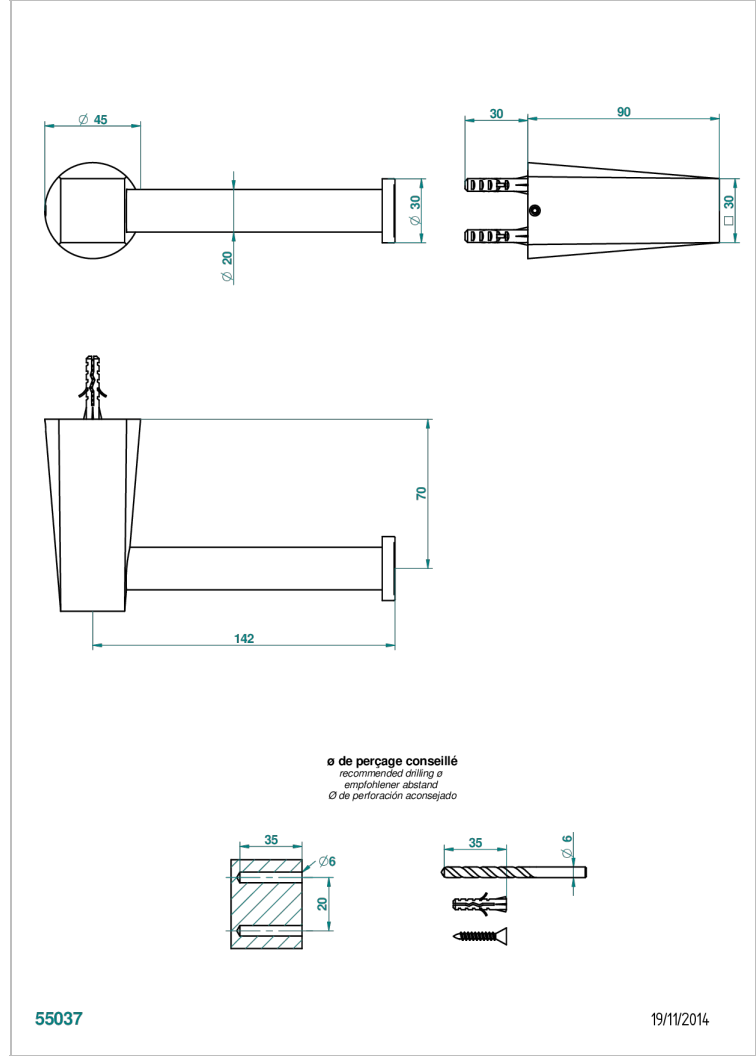

METAMORPHOSE WITH LEVER

G6B-538A

无盖手纸架

THG[®]
PARIS

特色

- Métamorphose with lever
- 无盖手纸架

可选饰面

Black ceram - D30
Blush PVD - H62
Graphite PVD - H64
Matt Umber PVD - H67
Matt blush PVD - H60
Matt graphite PVD - H65