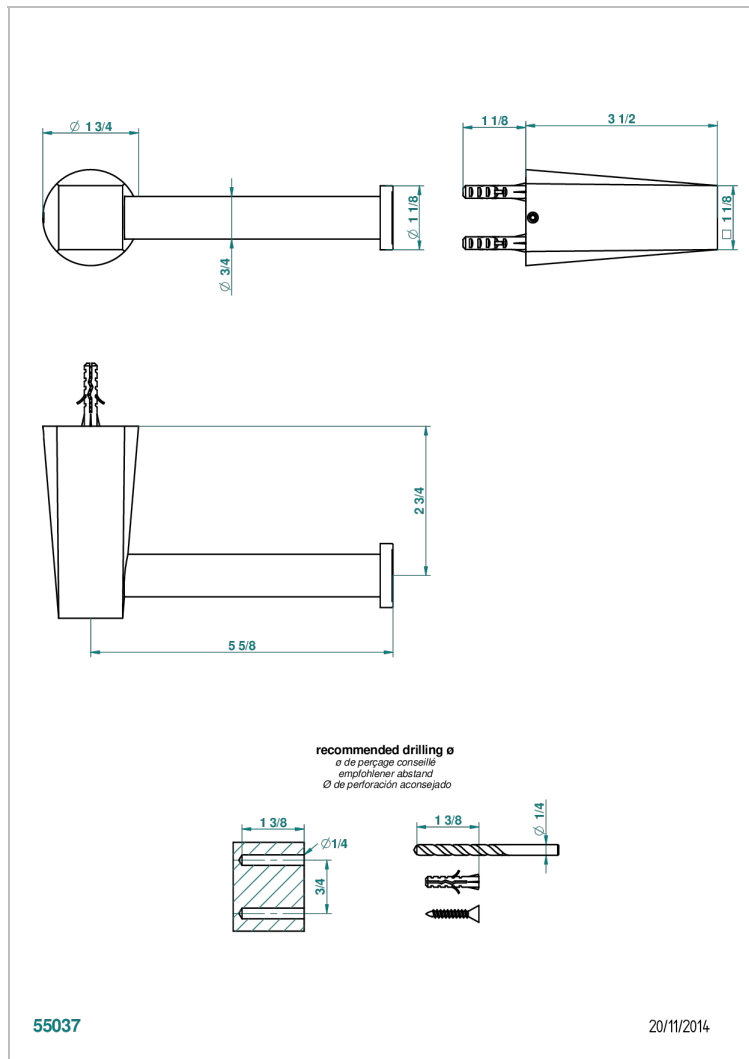

METAMORPHOSE WITH LEVER

G6B-538A

Wall mounted WC paper holder without cover

CHARACTERISTIC

- Métamorphose with lever
- Wall mounted WC paper holder without cover

AVAILABLE FINITIONS

Antique nickel - H28
Black ceram - D30
Blush PVD - H62
Brass color PVD - H49
Brown bronze color PVD - F33
Gold color PVD - H52