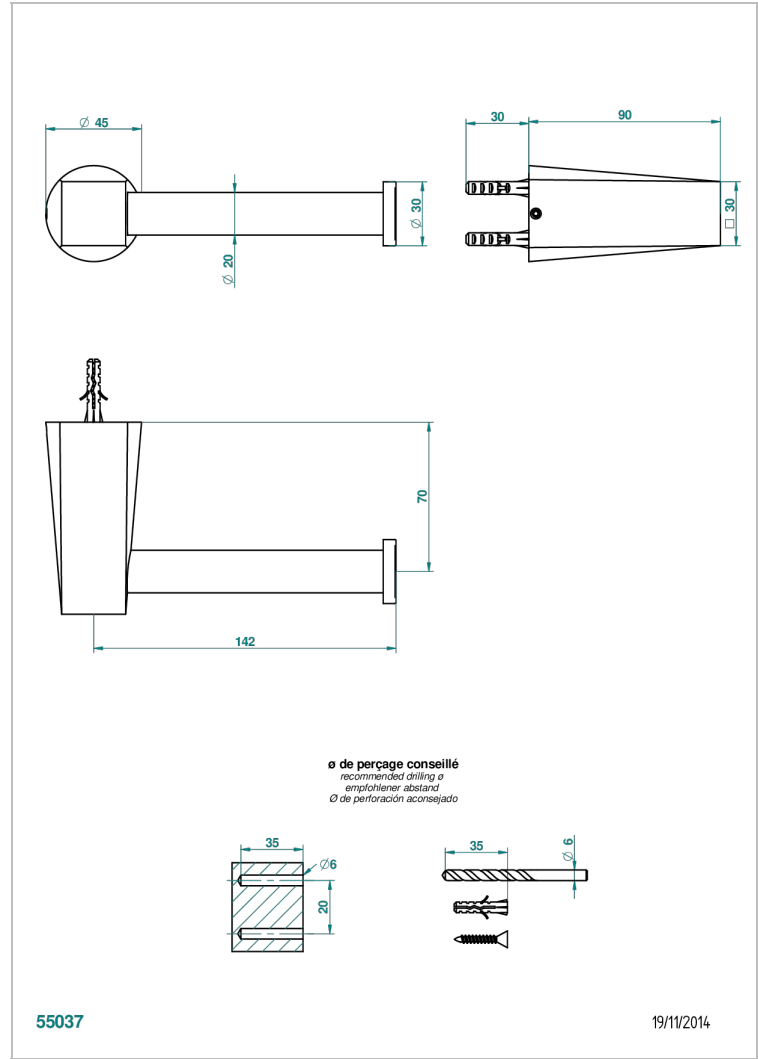

METAMORPHOSE

G6A-538A

Toilet paper holder, single mount without cover

THG[®]
PARIS

CHARACTERISTIC

- Métamorphose
- Toilet paper holder, single mount without cover

AVAILABLE FINITIONS

Black ceram - D30
Blush PVD - H62
Brass color PVD - H49
Brown bronze color PVD - F33
Chrome polished - A02
Copper antique matt, coated - H07