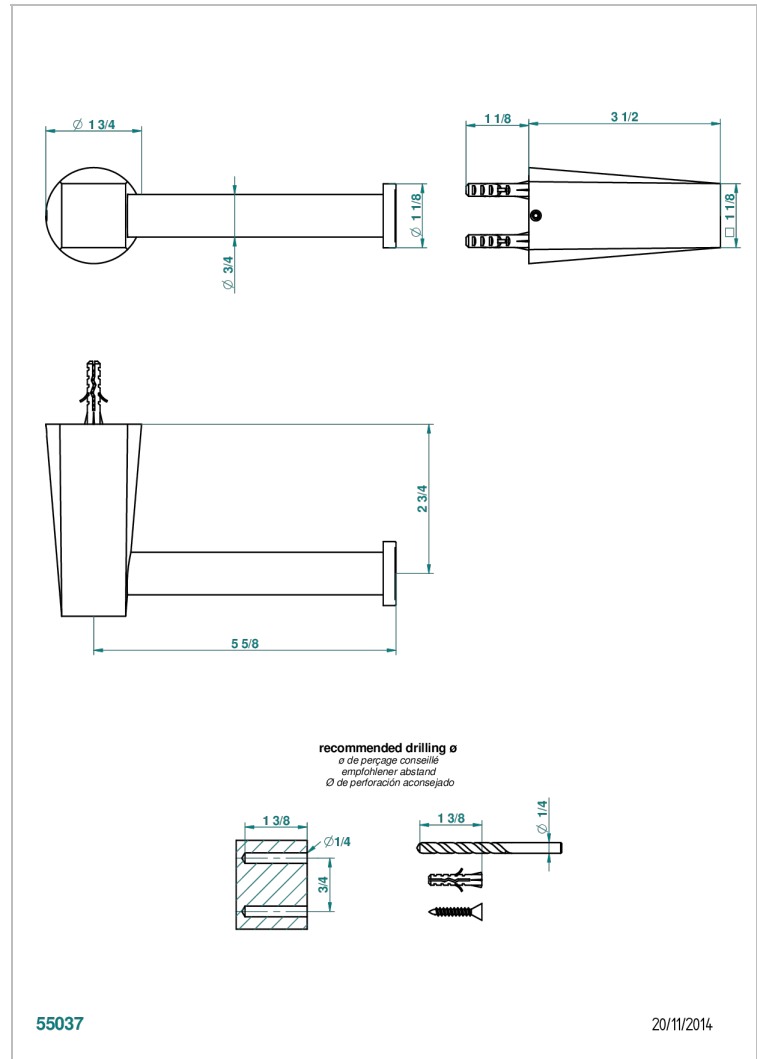

METAMORPHOSE

G6A-538A

Toilet paper holder, single mount without cover

THG[®]
PARIS

CHARACTERISTIC

- Métamorphose
- Toilet paper holder, single mount without cover

AVAILABLE FINITIONS

Black ceram - D30
Blush PVD - H62
Brass color PVD - H49
Brown bronze color PVD - F33
Chrome polished - A02
Copper antique matt, coated - H07