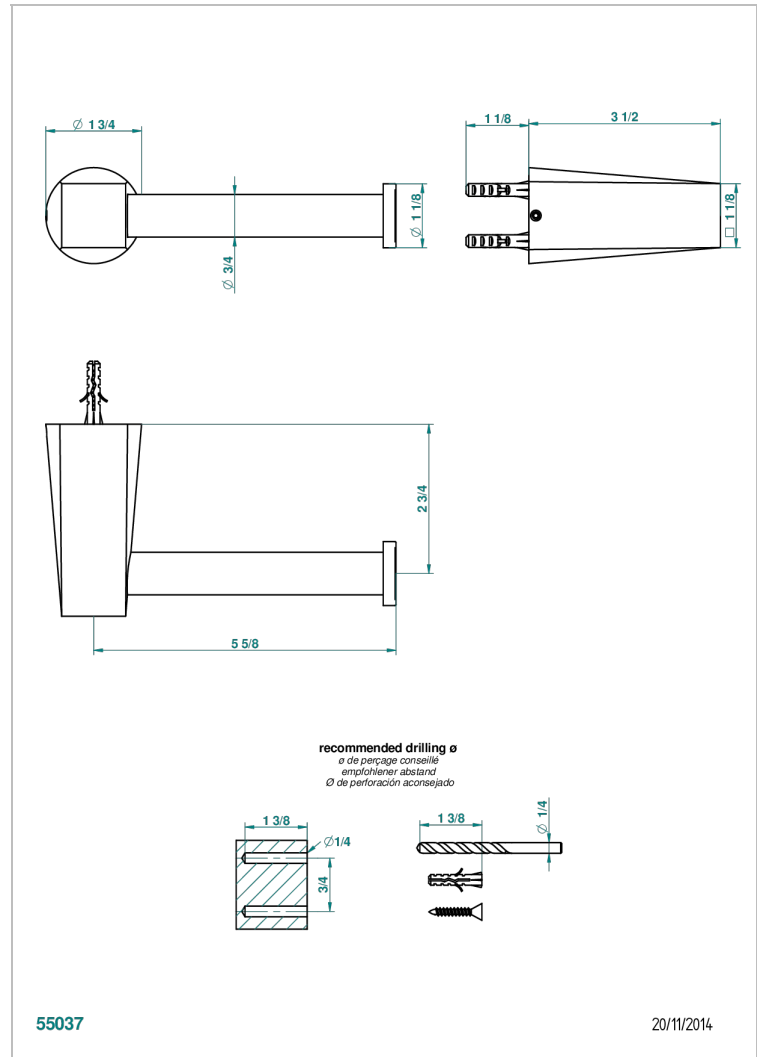

METAMORPHOSE

G6A-538A

Wall mounted WC paper holder without cover

THG[®]
PARIS

55037

20/11/2014

CHARACTERISTIC

- Métamorphose
- Wall mounted WC paper holder without cover