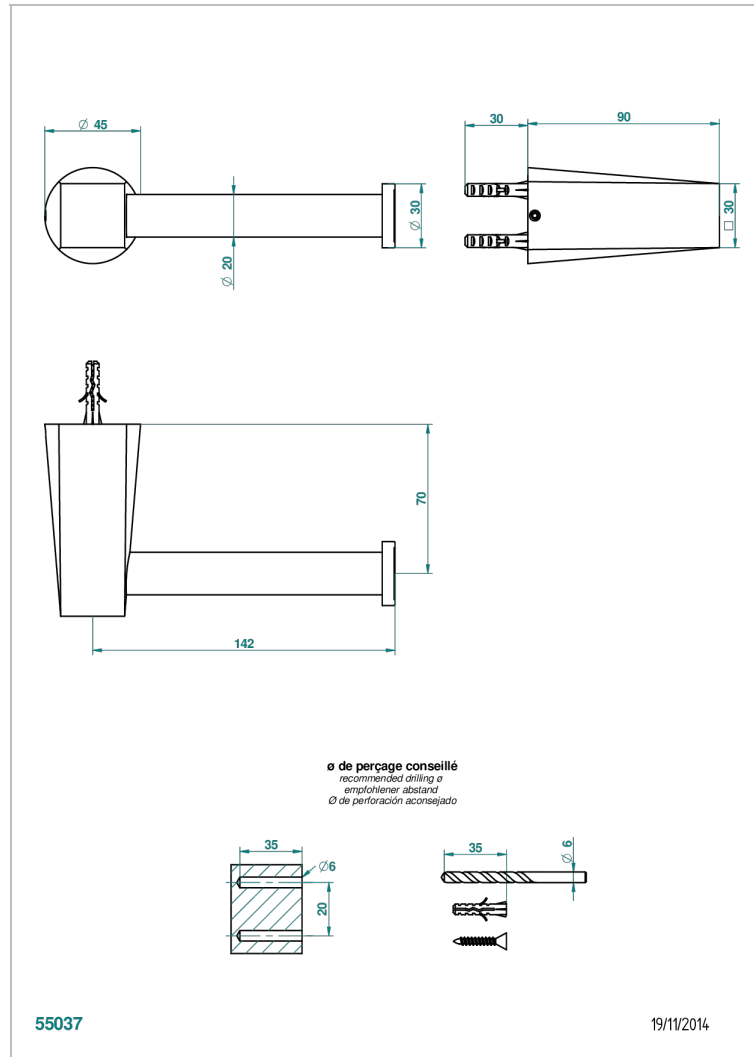

# METAMORPHOSE

G6A-538A

Wall mounted WC paper holder without cover

THG<sup>®</sup>  
PARIS

## CHARACTERISTIC

- Métamorphose
- Wall mounted WC paper holder without cover