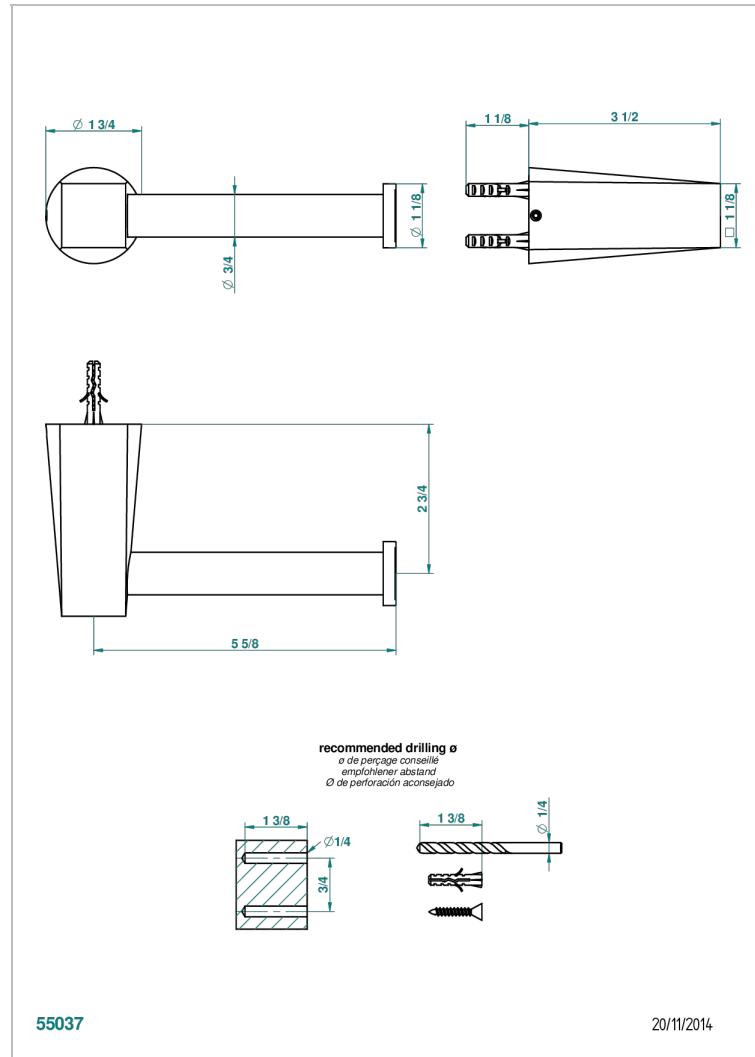

METAMORPHOSE

G6A-538A

Wall mounted WC paper holder without cover

THG
PARIS

CHARACTERISTIC

- Métamorphose
- Wall mounted WC paper holder without cover

AVAILABLE FINITIONS

Antique nickel - H28
Black ceram - D30
Blush PVD - H62
Brass color PVD - H49
Brown bronze color PVD - F33
Gold color PVD - H52