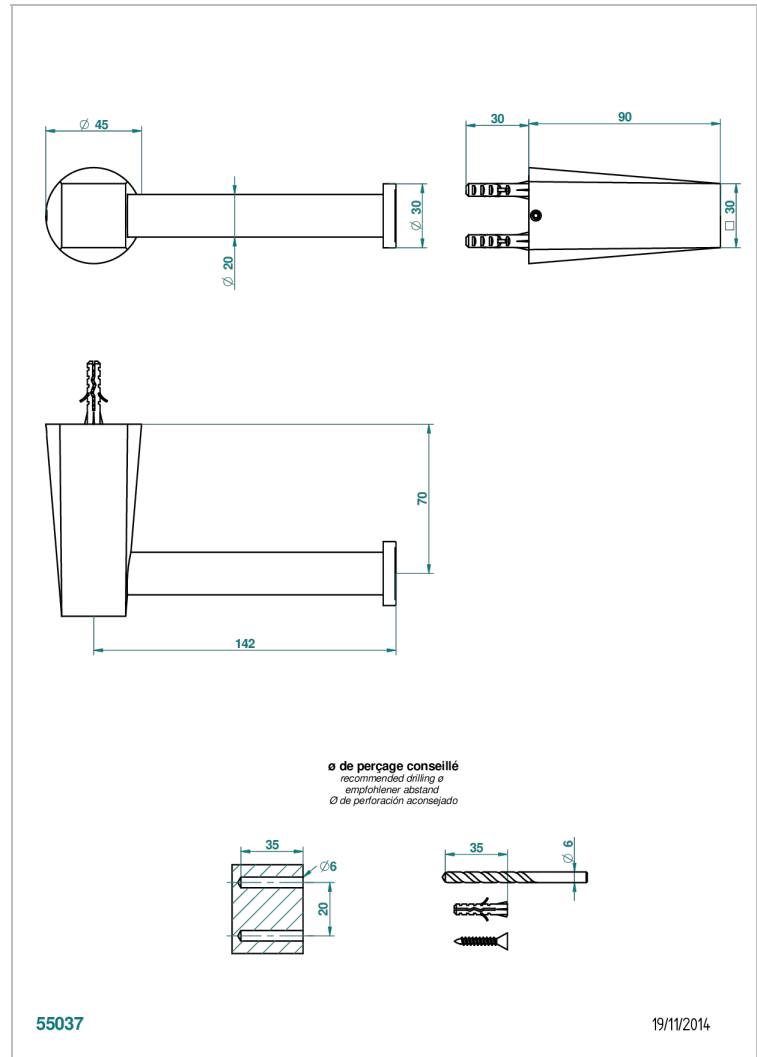

METAMORPHOSE

G6A-538A

Wall mounted WC paper holder without cover

THG[®]
PARIS

CHARACTERISTIC

- Métamorphose
- Wall mounted WC paper holder without cover

AVAILABLE FINITIONS

Antique nickel - H28
Black ceram - D30
Blush PVD - H62
Brass color PVD - H49
Brown bronze color PVD - F33
Gold color PVD - H52