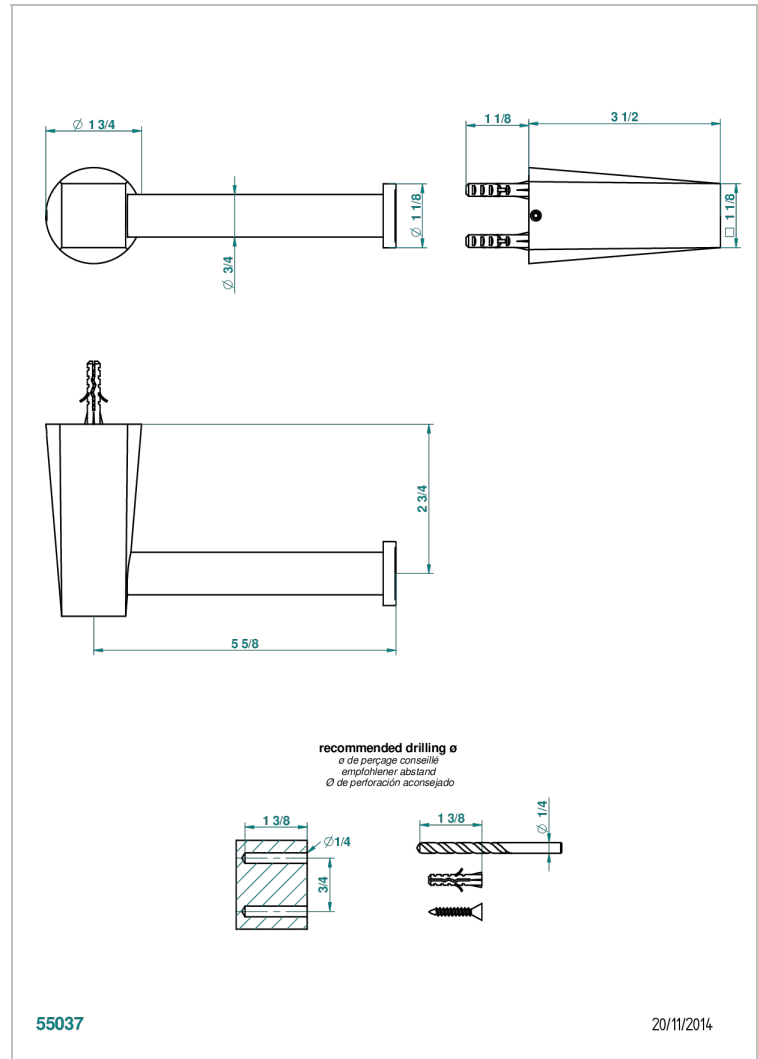

# METAMORPHOSE

G6A-538A

Wall mounted WC paper holder without cover

THG  
PARIS

## CHARACTERISTIC

- Métamorphose
- Wall mounted WC paper holder without cover