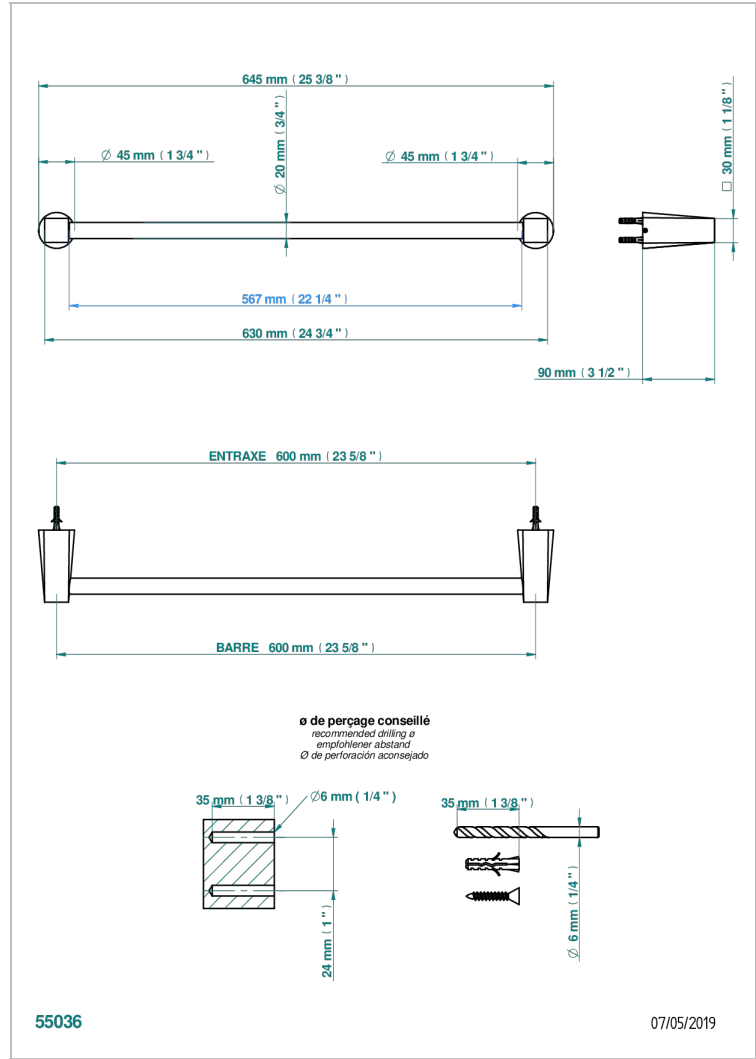

METAMORPHOSE WHITE CERAMIC

G6E-520/60

Towel bar, 24" long

CHARACTERISTIC

- Métamorphose White Ceramic
- Towel bar, 24" long

AVAILABLE FINITIONS

Black ceram - D30
Blush PVD - H62
Brass color PVD - H49
Brown bronze color PVD - F33
Chrome polished - A02
Copper antique matt, coated - H07