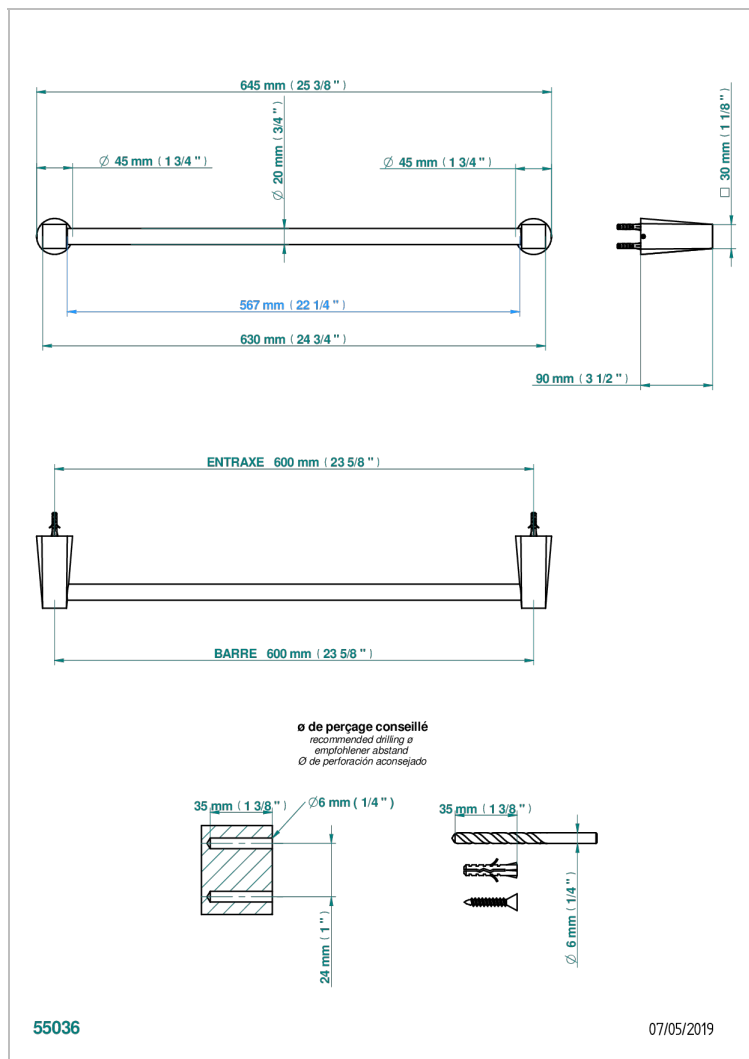

METAMORPHOSE WHITE CERAMIC

G6E-520/60

Single towel rail, fixed rail, length: 600 mm, ø 20 mm

CHARACTERISTIC

- Métamorphose White Ceramic
- Single towel rail, fixed rail, length: 600 mm, ø 20 mm

AVAILABLE FINITIONS