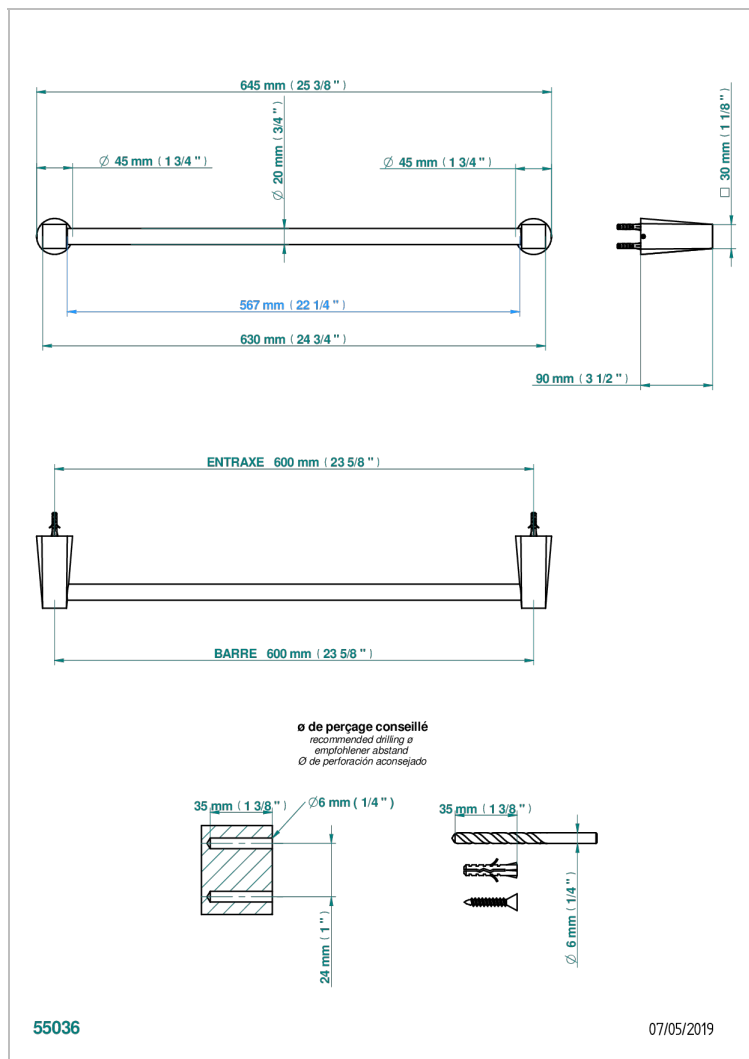

# METAMORPHOSE WHITE CERAMIC

G6E-520/60

Single towel rail, fixed rail, length: 600 mm, ø 20 mm

## CHARACTERISTIC

- Métamorphose White Ceramic
- Single towel rail, fixed rail, length: 600 mm, ø 20 mm