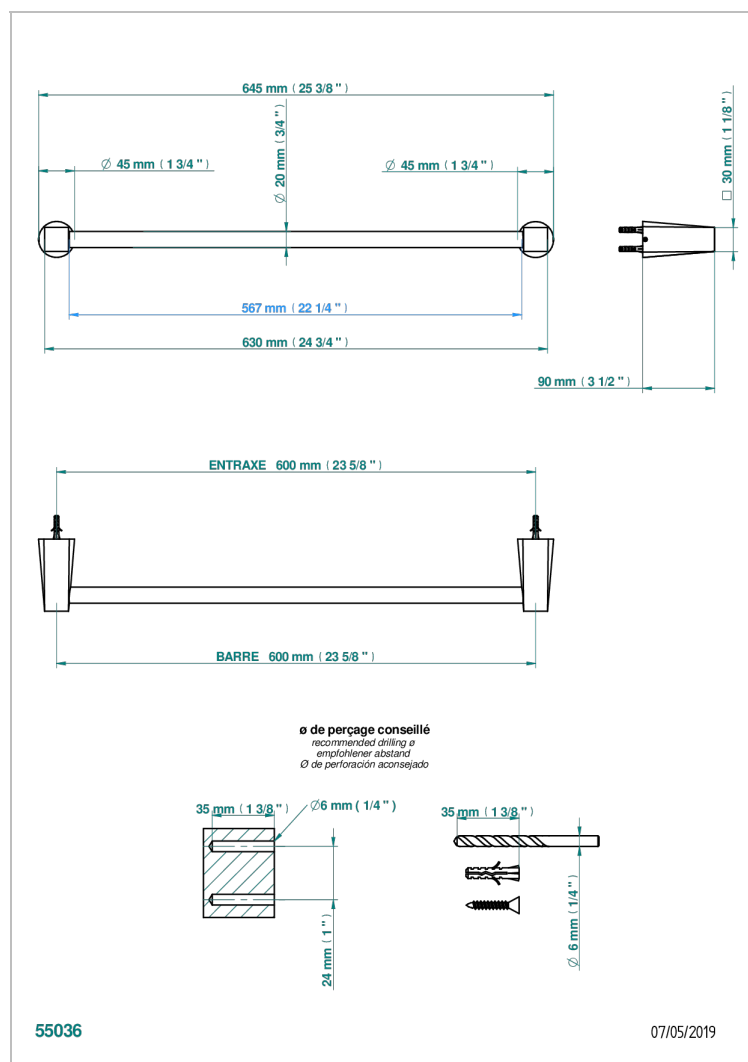

METAMORPHOSE BLACK CERAMIC

G6D-520/60

Towel bar, 24" long

CHARACTERISTIC

- Métamorphose Black Ceramic
- Towel bar, 24" long

AVAILABLE FINITIONS

Black ceram - D30
Blush PVD - H62
Brass color PVD - H49
Brown bronze color PVD - F33
Chrome polished - A02
Copper antique matt, coated - H07