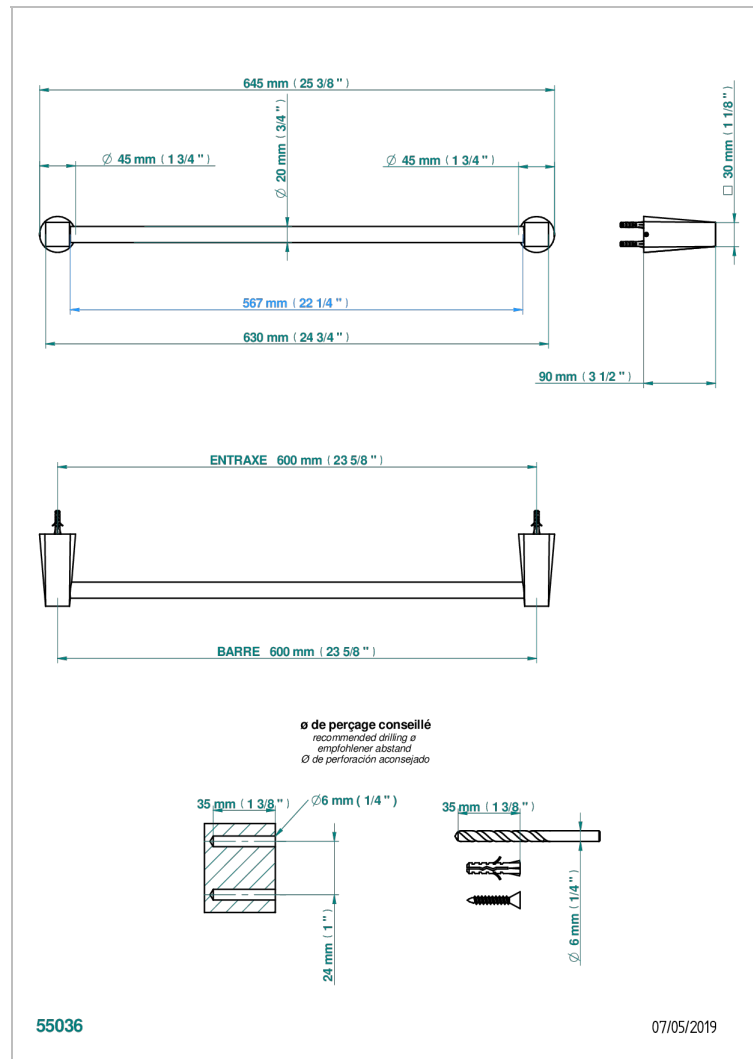

METAMORPHOSE BLACK CERAMIC

G6D-520/60

Single towel rail, fixed rail, length: 600 mm, \varnothing 20 mm

CHARACTERISTIC

- Métamorphose Black Ceramic
- Single towel rail, fixed rail, length: 600 mm, \varnothing 20 mm