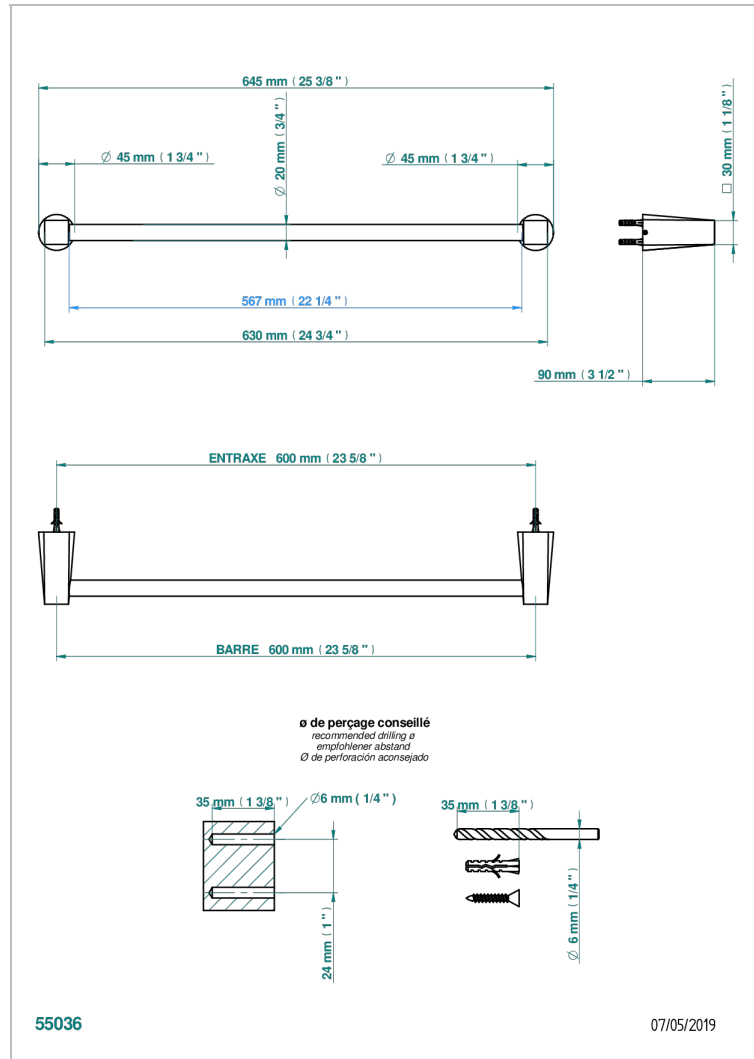

# METAMORPHOSE BLACK CERAMIC

G6D-520/60

Single towel rail, fixed rail, length: 600 mm,  $\varnothing$  20 mm

## CHARACTERISTIC

- Métamorphose Black Ceramic
- Single towel rail, fixed rail, length: 600 mm,  $\varnothing$  20 mm