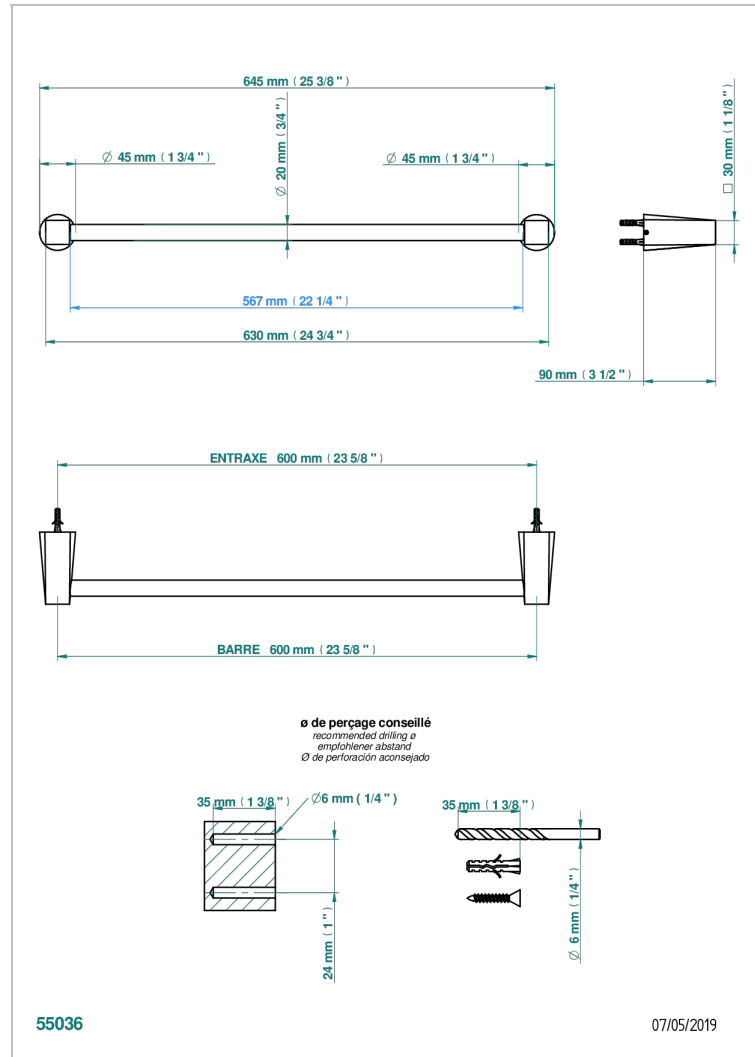

# METAMORPHOSE BLACK CERAMIC

G6D-520/60

Single towel rail, fixed rail, length: 600 mm, ø 20 mm

## CHARACTERISTIC

- Métamorphose Black Ceramic
- Single towel rail, fixed rail, length: 600 mm, ø 20 mm