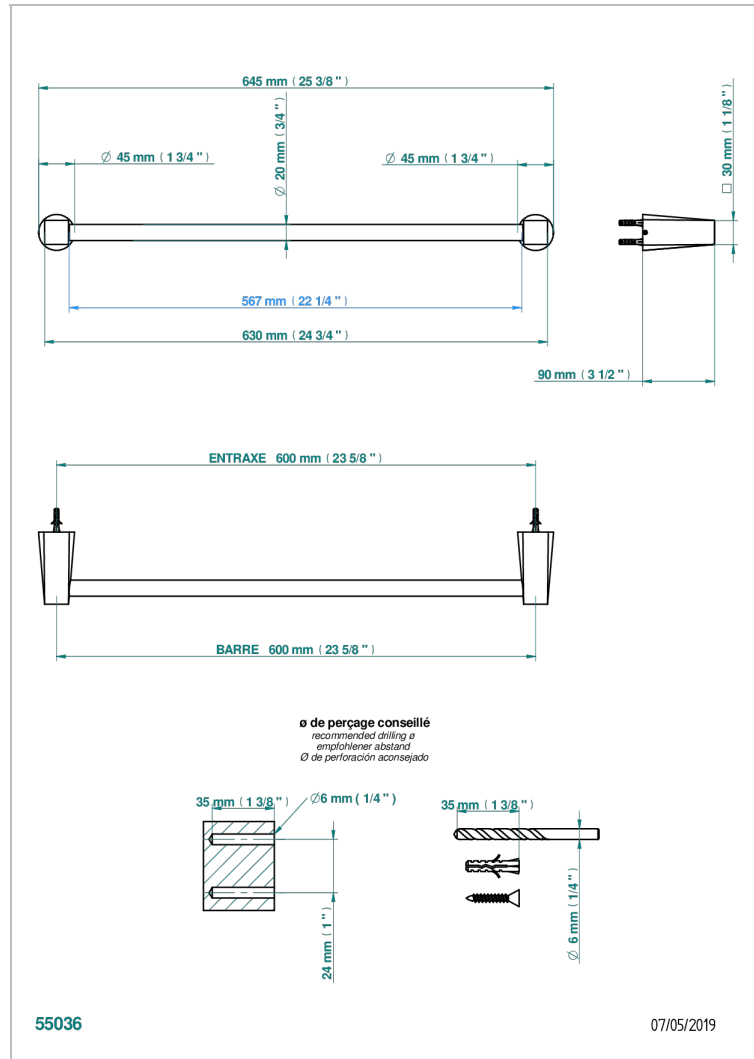

METAMORPHOSE CARBON

G6C-520/60

Towel bar, 24" long

CHARACTERISTIC

- Métamorphose Carbon
- Towel bar, 24" long

AVAILABLE FINITIONS

Black ceram - D30
Blush PVD - H62
Brass color PVD - H49
Brown bronze color PVD - F33
Chrome polished - A02
Copper antique matt, coated - H07