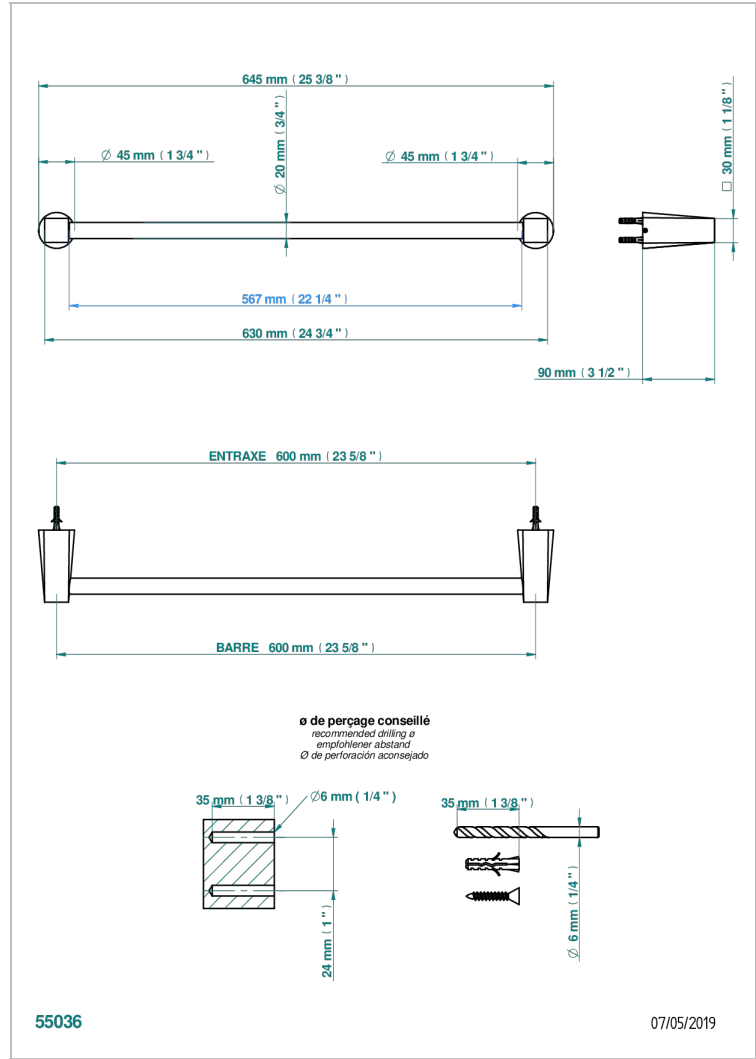

METAMORPHOSE CARBON

G6C-520/60

Single towel rail, fixed rail, length: 600 mm, ø 20 mm

CHARACTERISTIC

- Métamorphose Carbon
- Single towel rail, fixed rail, length: 600 mm, ø 20 mm

AVAILABLE FINITIONS

Antique nickel - H28
Black ceram - D30
Blush PVD - H62
Brass color PVD - H49
Brown bronze color PVD - F33
Gold color PVD - H52