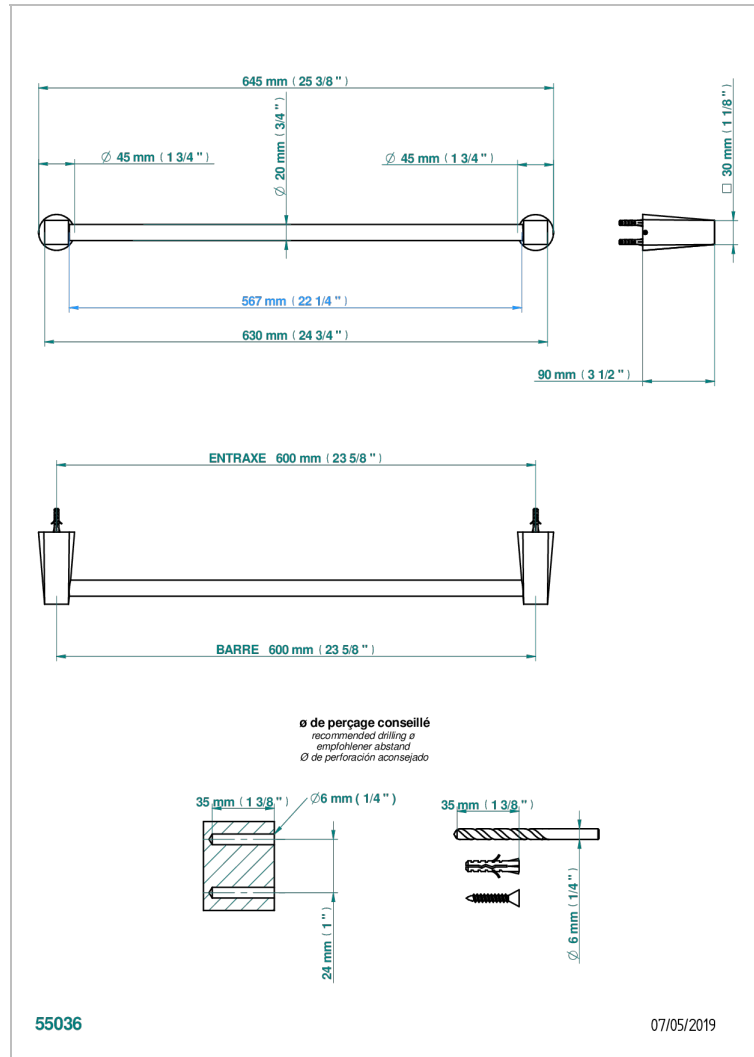

METAMORPHOSE CARBON

G6C-520/60

Single towel rail, fixed rail, length: 600 mm, \varnothing 20 mm

CHARACTERISTIC

- Métamorphose Carbon
- Single towel rail, fixed rail, length: 600 mm, \varnothing 20 mm

AVAILABLE FINITIONS