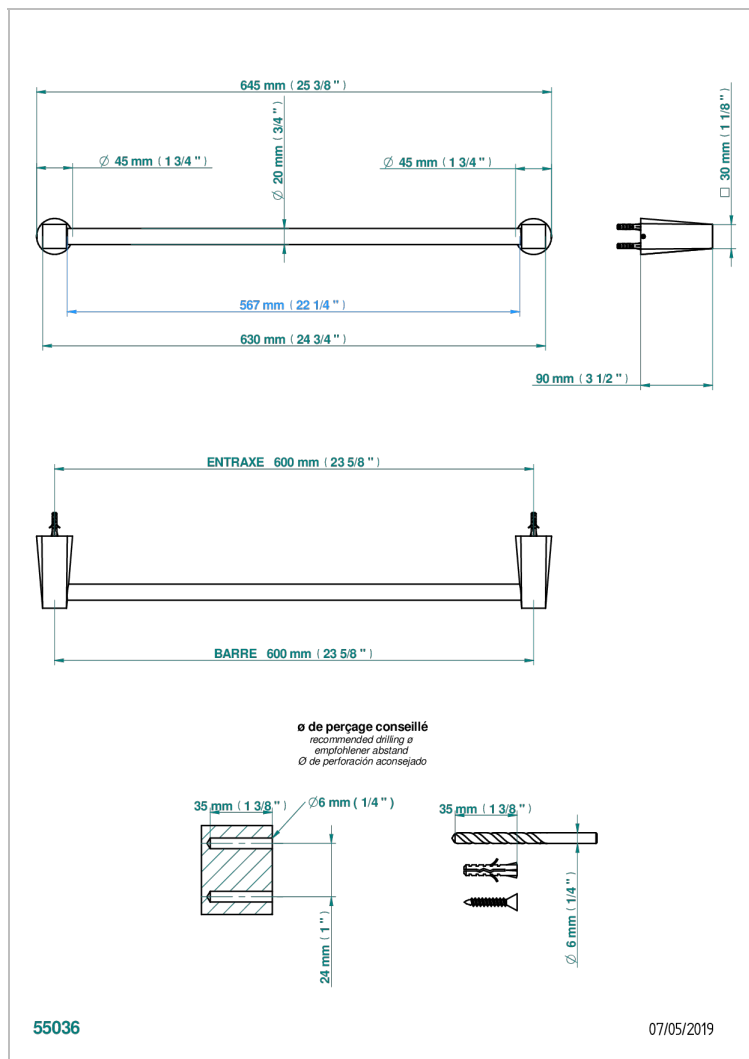

METAMORPHOSE WITH LEVER HANDLES

G6B-520/60

Towel bar, 24" long

CHARACTERISTIC

- Métamorphose with lever handles
- Towel bar, 24" long

AVAILABLE FINITIONS

Black ceram - D30
Blush PVD - H62
Brass color PVD - H49
Brown bronze color PVD - F33
Chrome polished - A02
Copper antique matt, coated - H07