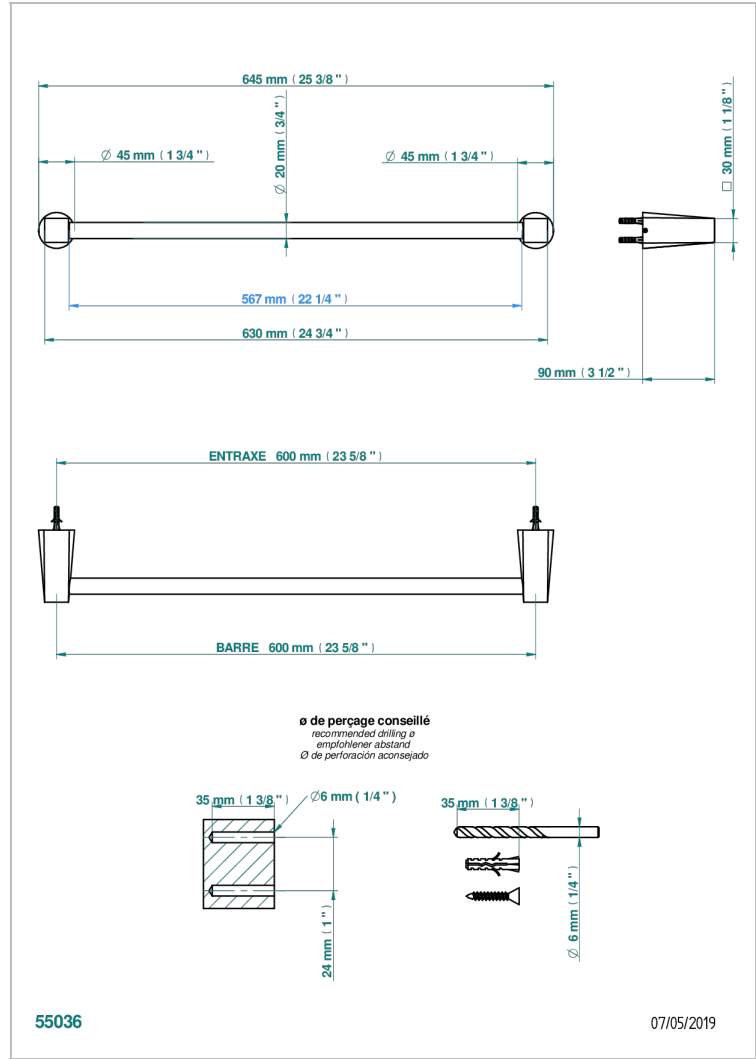

METAMORPHOSE WITH LEVER

G6B-520/60

Single towel rail, fixed rail, length: 600 mm, \varnothing 20 mm

CHARACTERISTIC

- Métamorphose with lever
- Single towel rail, fixed rail, length: 600 mm, \varnothing 20 mm