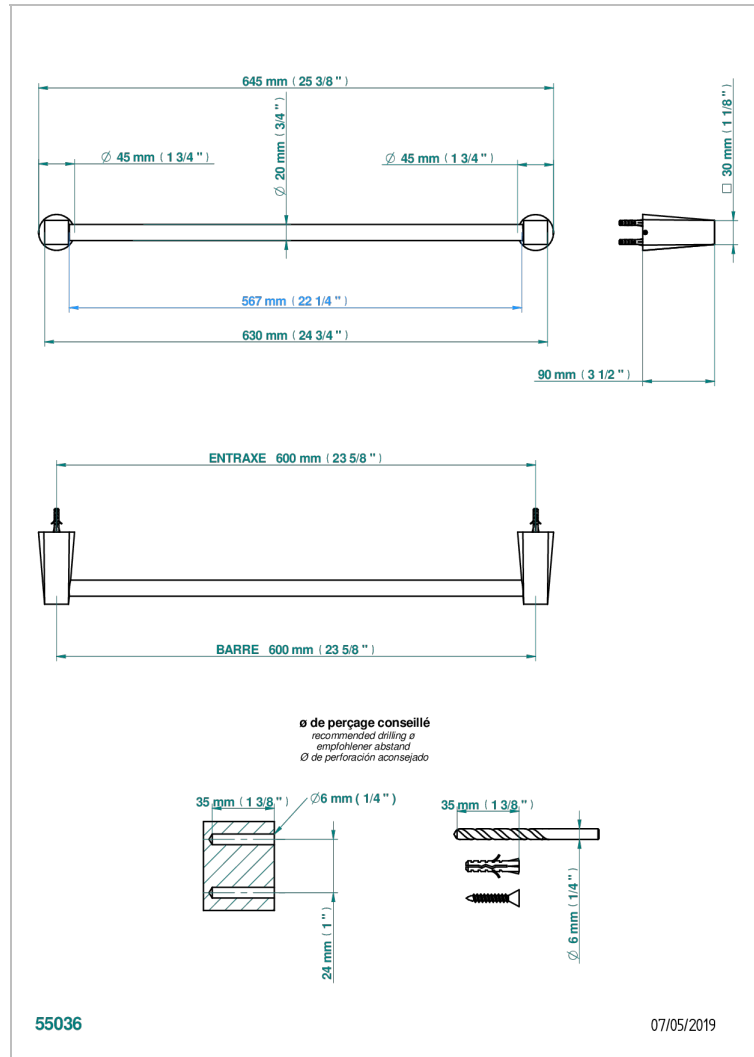

METAMORPHOSE WITH LEVER

G6B-520/60

Single towel rail, fixed rail, length: 600 mm, \varnothing 20 mm

CHARACTERISTIC

- Métamorphose with lever
- Single towel rail, fixed rail, length: 600 mm, \varnothing 20 mm