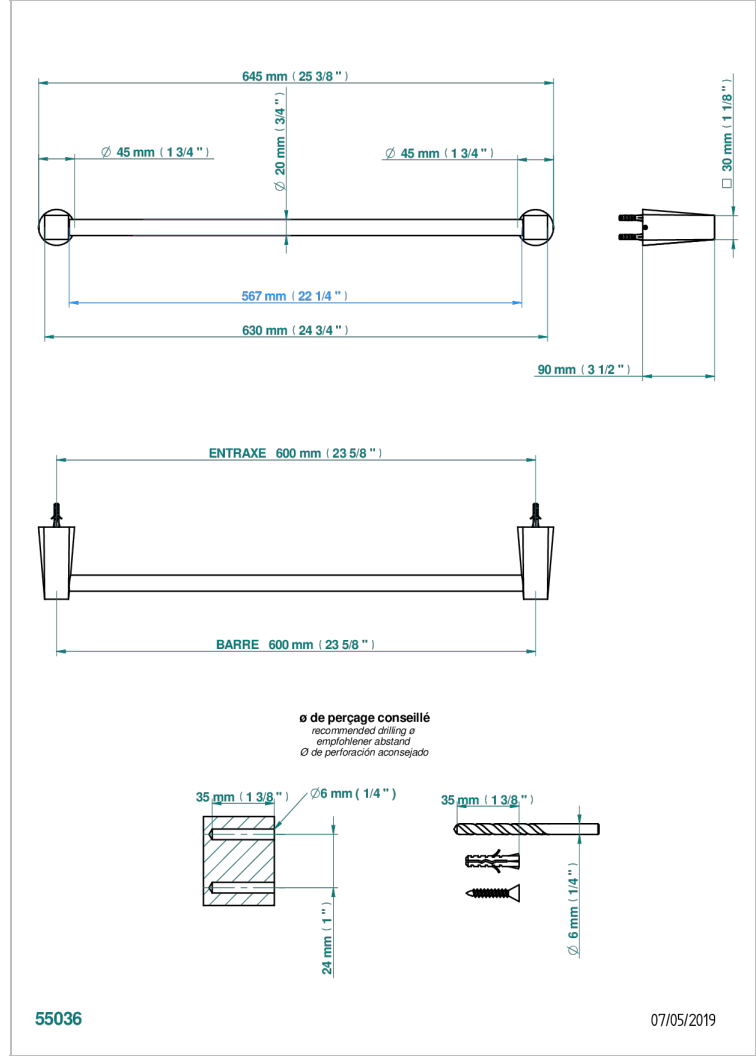

# METAMORPHOSE

G6A-520/60

Towel bar, 24" long

## CHARACTERISTIC

- Métamorphose
- Towel bar, 24" long