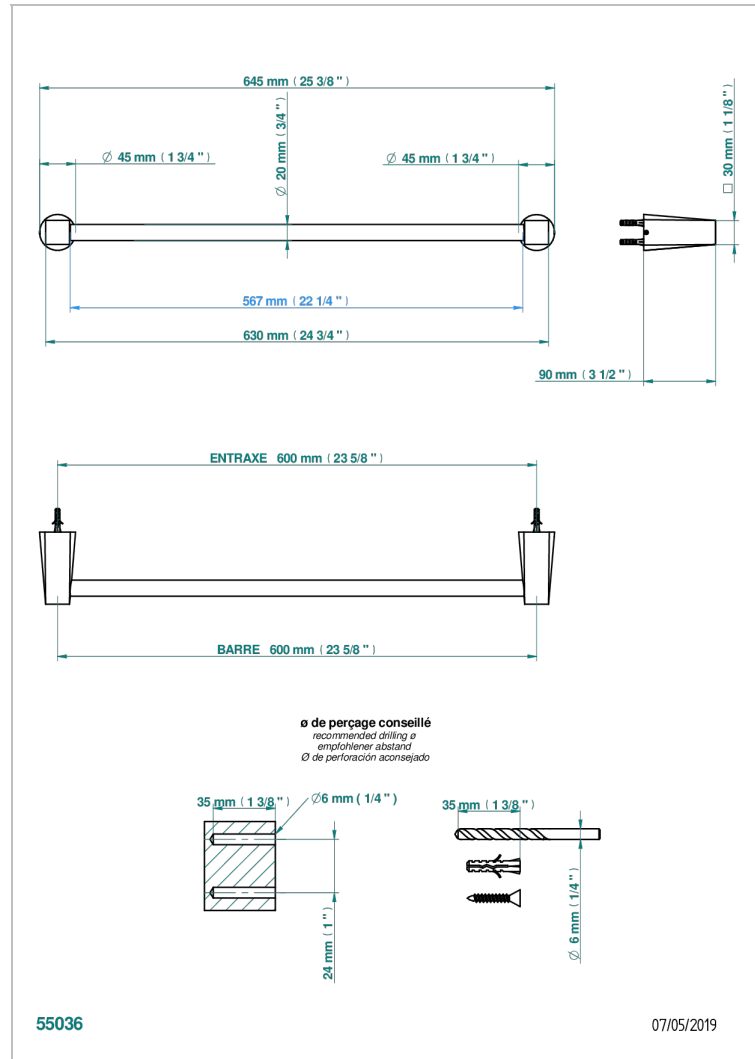

METAMORPHOSE

G6A-520/60

Single towel rail, fixed rail, length: 600 mm, \varnothing 20 mm

CHARACTERISTIC

- Métamorphose
- Single towel rail, fixed rail, length: 600 mm, \varnothing 20 mm

AVAILABLE FINITIONS