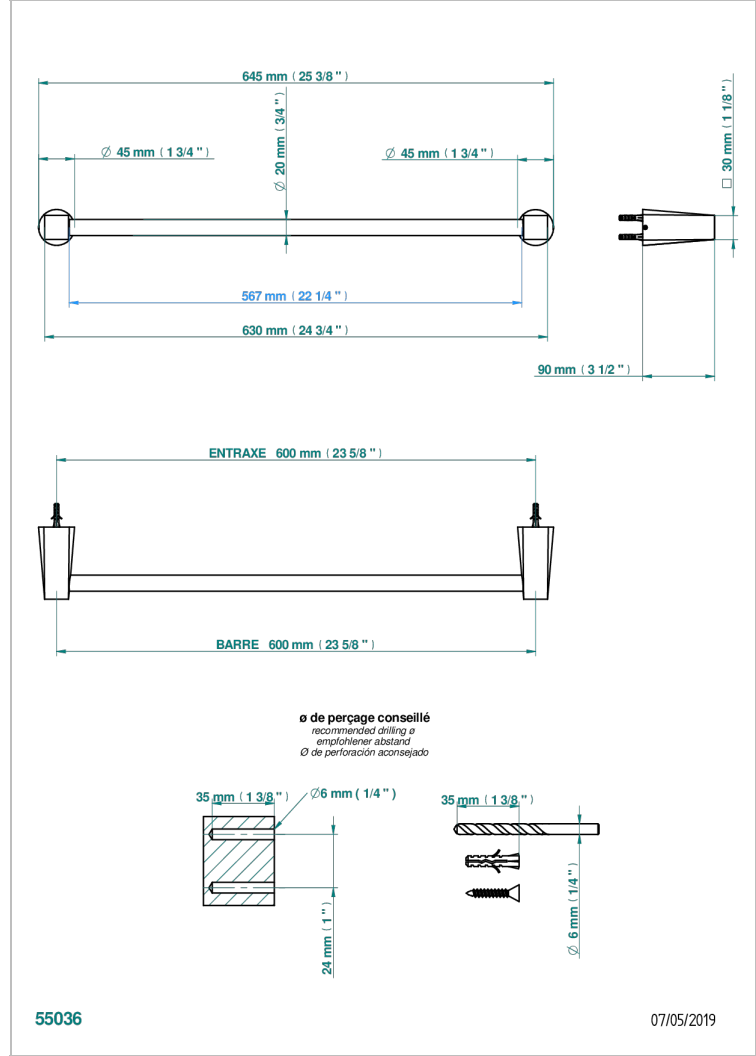

# METAMORPHOSE

G6A-520/60

Single towel rail, fixed rail, length: 600 mm,  $\varnothing$  20 mm

## CHARACTERISTIC

- Métamorphose
- Single towel rail, fixed rail, length: 600 mm,  $\varnothing$  20 mm