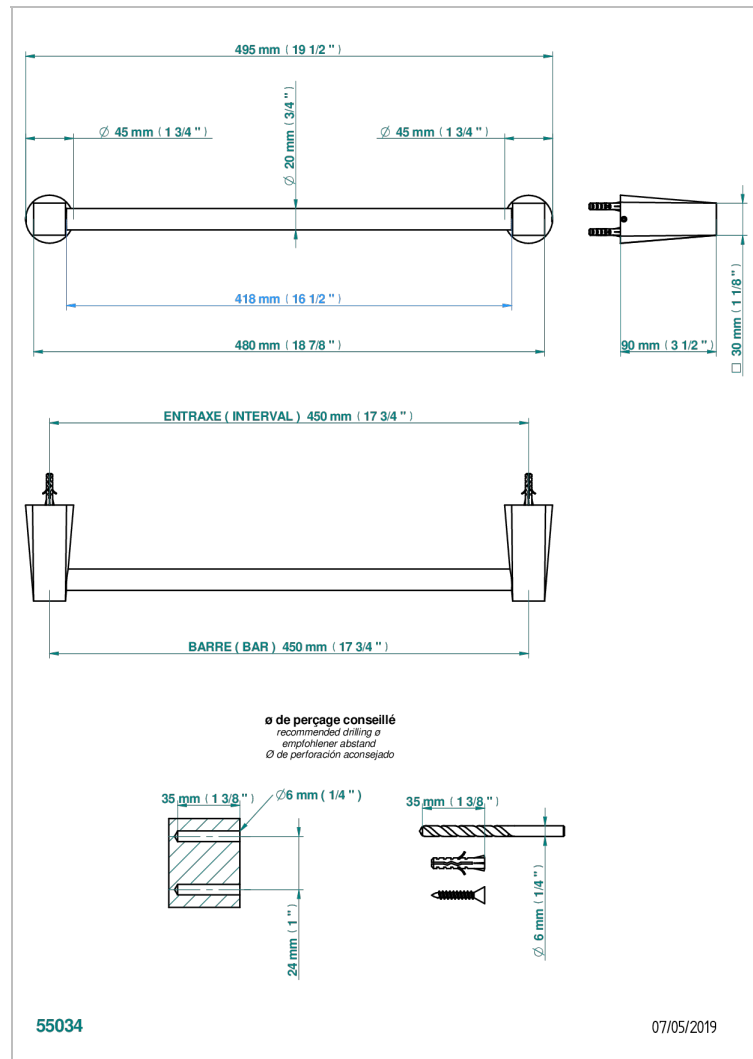

METAMORPHOSE WHITE CERAMIC

G6E-520/45

Towel bar, 18" long

CHARACTERISTIC

- Métamorphose White Ceramic
- Towel bar, 18" long

AVAILABLE FINITIONS

Black ceram - D30
Blush PVD - H62
Brass color PVD - H49
Brown bronze color PVD - F33
Chrome polished - A02
Copper antique matt, coated - H07