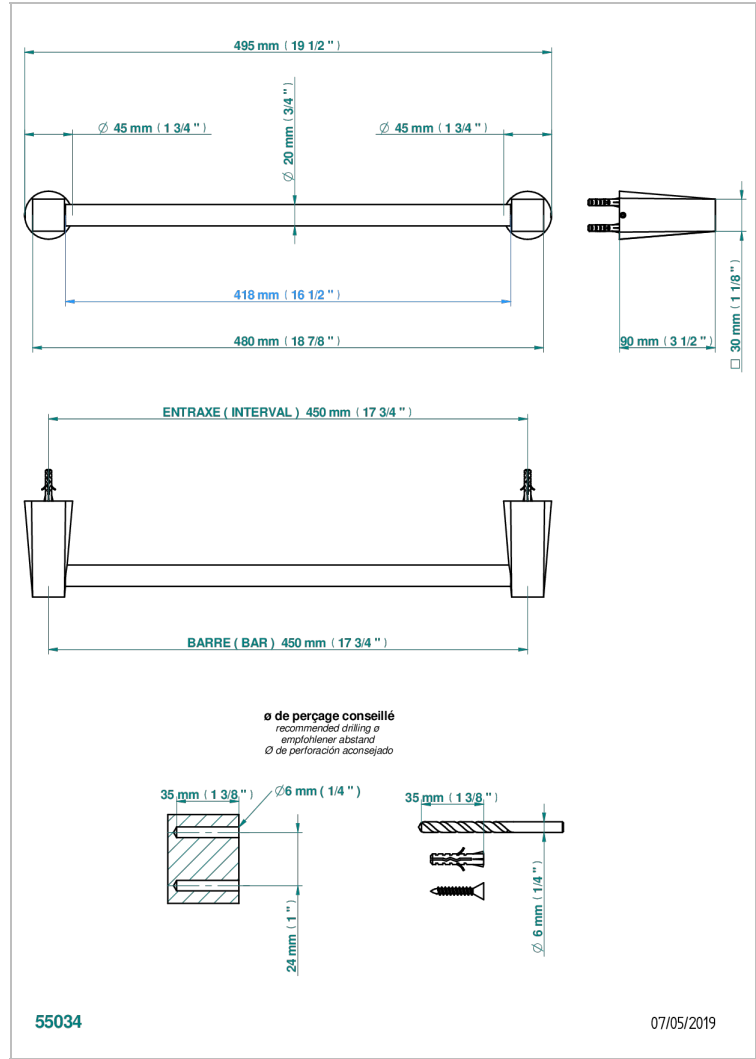

METAMORPHOSE WHITE CERAMIC

G6E-520/45

Single towel rail, fixed rail, length: 450 mm, \varnothing 20 mm

CHARACTERISTIC

- Métamorphose White Ceramic
- Single towel rail, fixed rail, length: 450 mm, \varnothing 20 mm