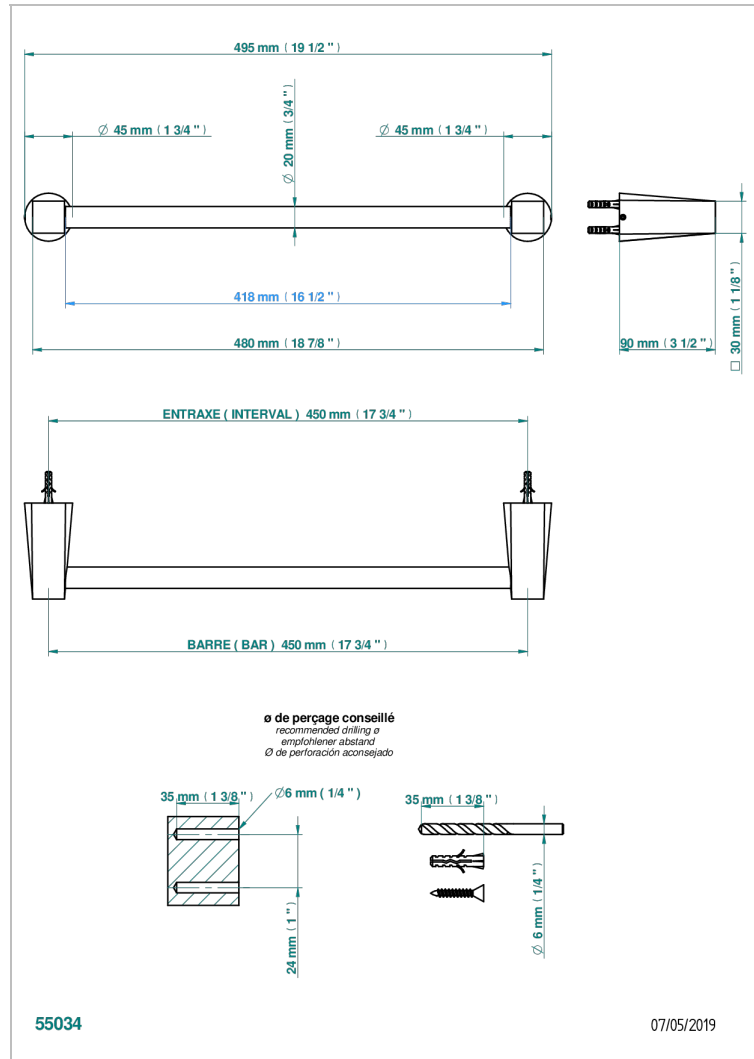

# METAMORPHOSE WHITE CERAMIC

G6E-520/45

Single towel rail, fixed rail, length: 450 mm,  $\varnothing$  20 mm

THG<sup>®</sup>  
PARIS

## CHARACTERISTIC

- Métamorphose White Ceramic
- Single towel rail, fixed rail, length: 450 mm,  $\varnothing$  20 mm