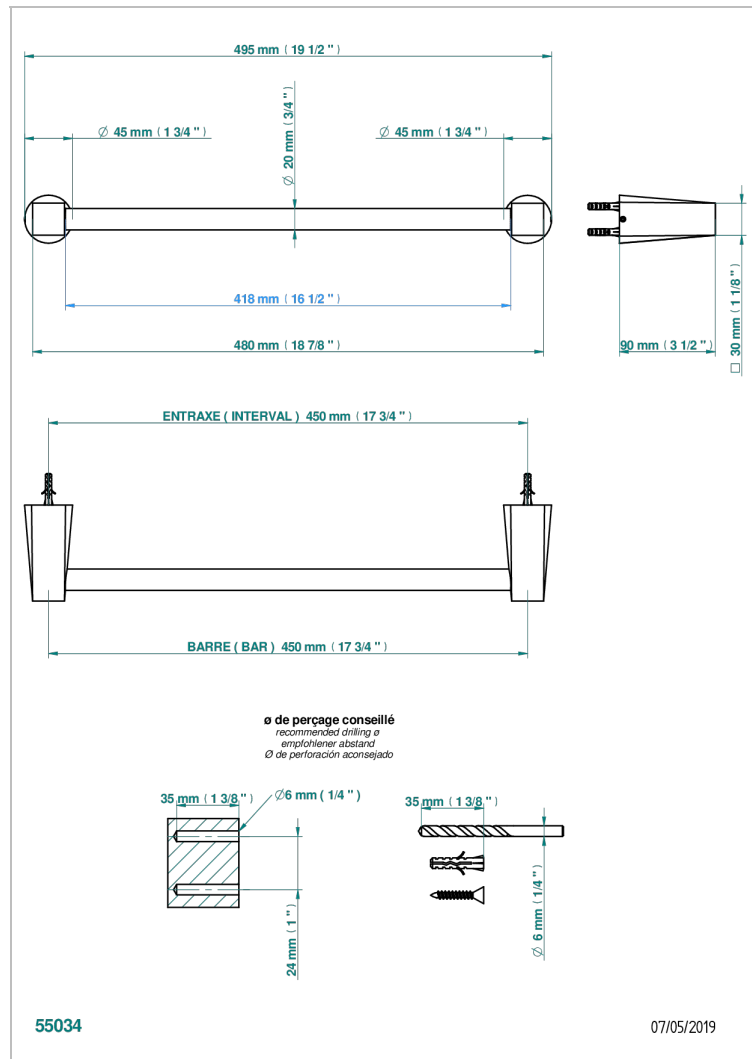

METAMORPHOSE BLACK CERAMIC

G6D-520/45

Single towel rail, fixed rail, length: 450 mm, \varnothing 20 mm

CHARACTERISTIC

- Métamorphose Black Ceramic
- Single towel rail, fixed rail, length: 450 mm, \varnothing 20 mm