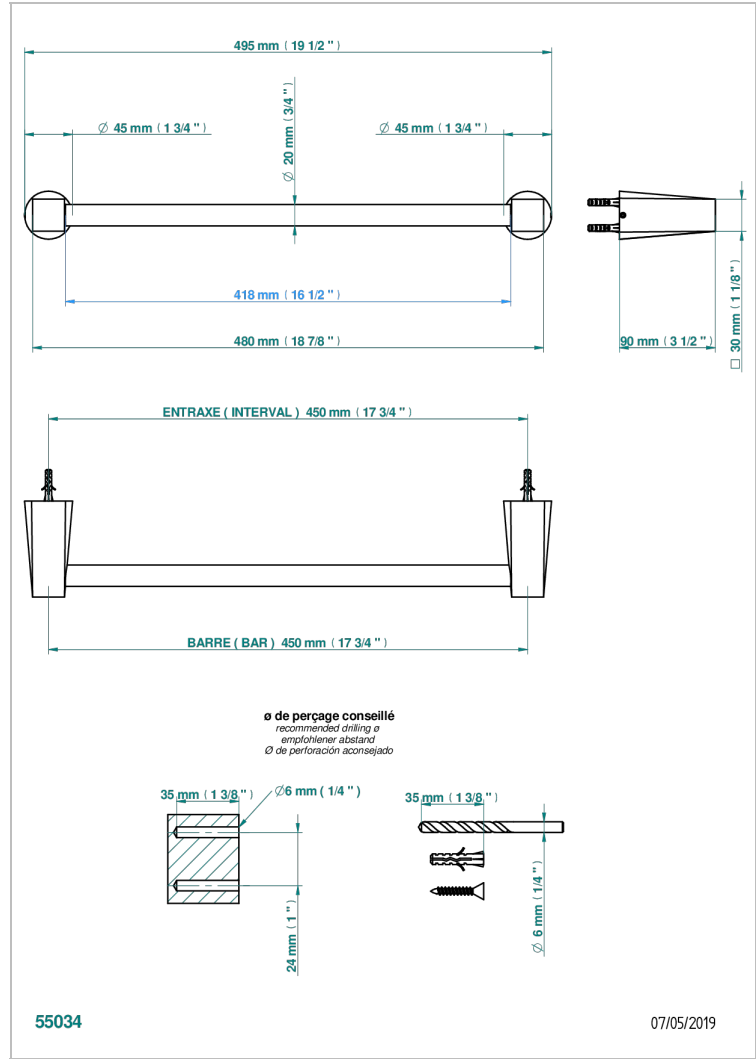

# METAMORPHOSE CARBON

G6C-520/45

Towel bar, 18" long

## CHARACTERISTIC

- Métamorphose Carbon
- Towel bar, 18" long