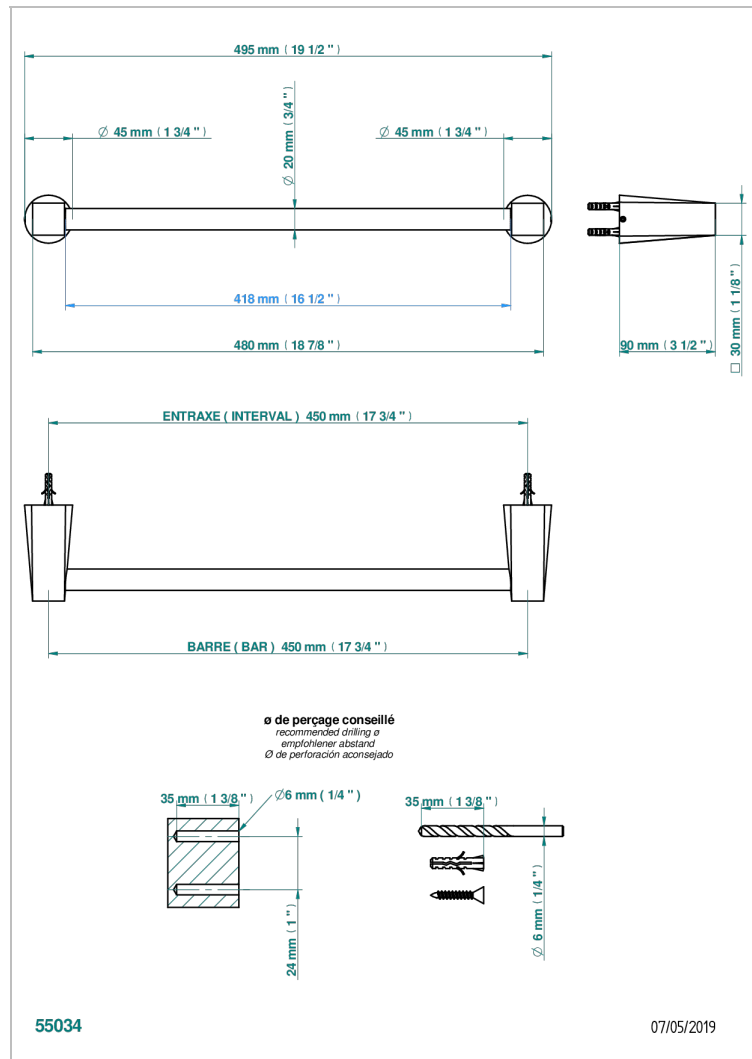

METAMORPHOSE CARBON

G6C-520/45

Single towel rail, fixed rail, length: 450 mm, \varnothing 20 mm

CHARACTERISTIC

- Métamorphose Carbon
- Single towel rail, fixed rail, length: 450 mm, \varnothing 20 mm

AVAILABLE FINITIONS