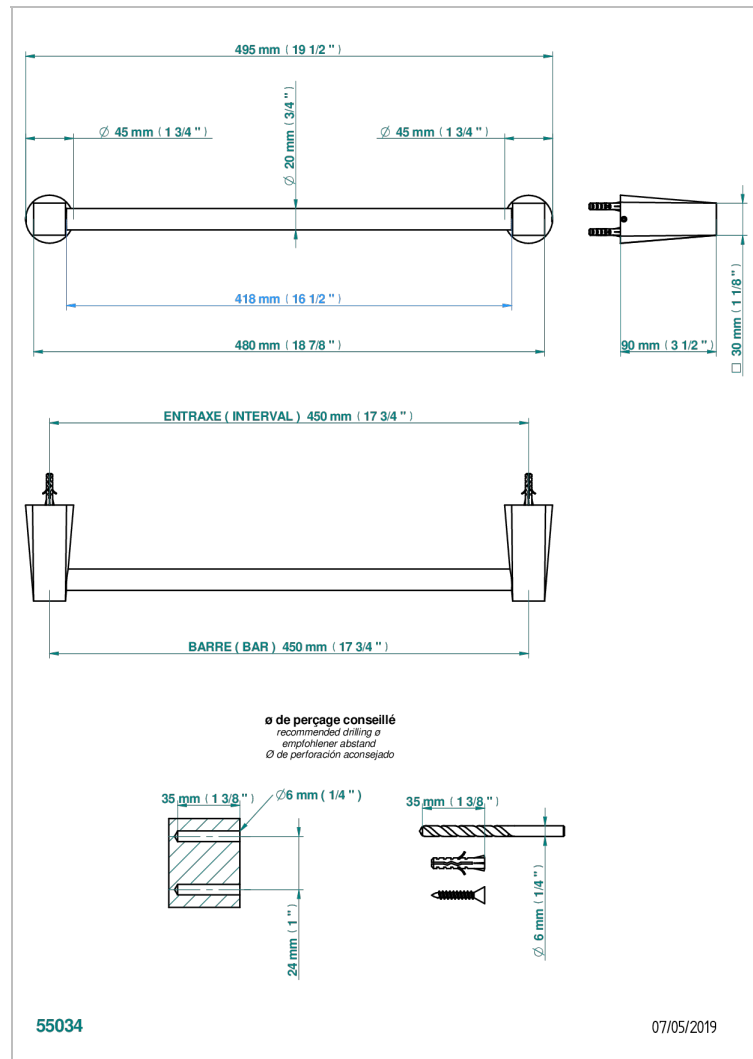

# METAMORPHOSE CARBON

G6C-520/45

Single towel rail, fixed rail, length: 450 mm,  $\varnothing$  20 mm

## CHARACTERISTIC

- Métamorphose Carbon
- Single towel rail, fixed rail, length: 450 mm,  $\varnothing$  20 mm