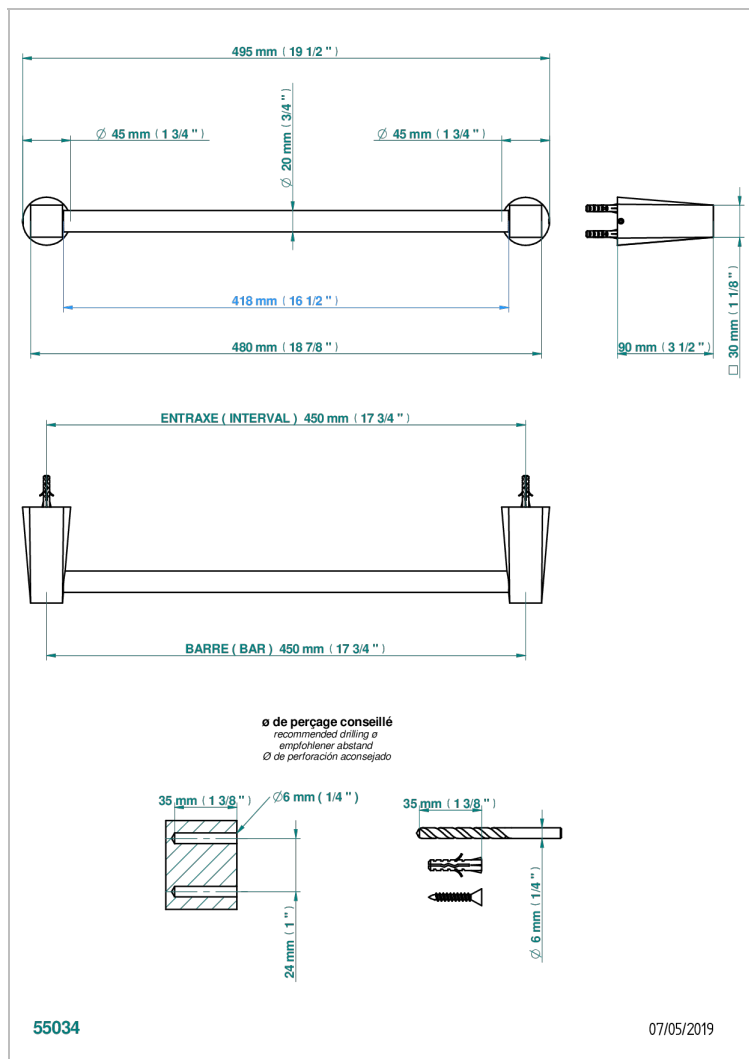

METAMORPHOSE WITH LEVER HANDLES

G6B-520/45

Towel bar, 18" long

CHARACTERISTIC

- Métamorphose with lever handles
- Towel bar, 18" long

AVAILABLE FINITIONS

Black ceram - D30
Blush PVD - H62
Brass color PVD - H49
Brown bronze color PVD - F33
Chrome polished - A02
Copper antique matt, coated - H07