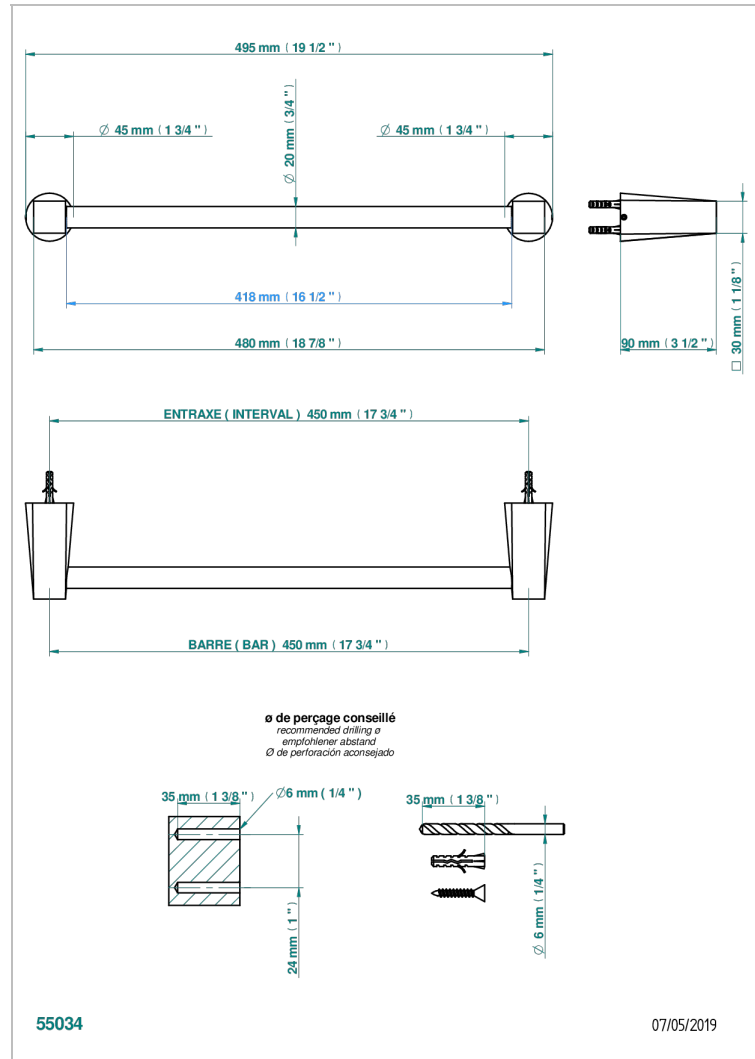

METAMORPHOSE WITH LEVER

G6B-520/45

Single towel rail, fixed rail, length: 450 mm, \varnothing 20 mm

CHARACTERISTIC

- Métamorphose with lever
- Single towel rail, fixed rail, length: 450 mm, \varnothing 20 mm