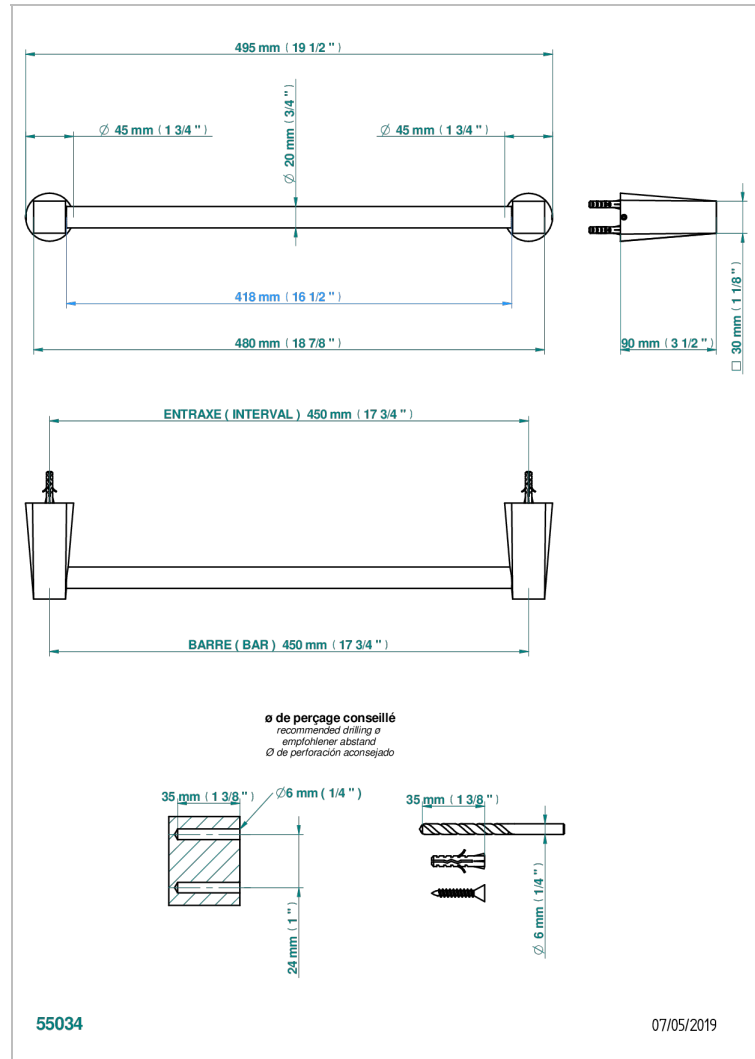

METAMORPHOSE

G6A-520/45

Towel bar, 18" long

CHARACTERISTIC

- Métamorphose
- Towel bar, 18" long

AVAILABLE FINITIONS

Black ceram - D30
Blush PVD - H62
Brass color PVD - H49
Brown bronze color PVD - F33
Chrome polished - A02
Copper antique matt, coated - H07