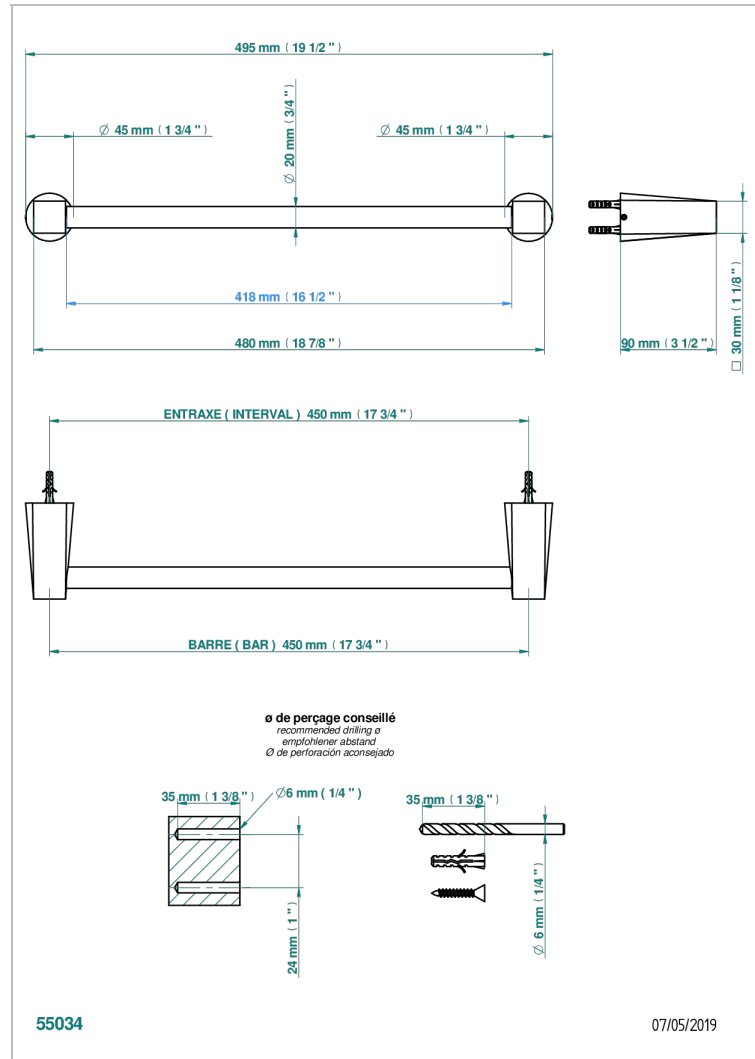

METAMORPHOSE

G6A-520/45

Single towel rail, fixed rail, length: 450 mm, \varnothing 20 mm

CHARACTERISTIC

- Métamorphose
- Single towel rail, fixed rail, length: 450 mm, \varnothing 20 mm

AVAILABLE FINITIONS