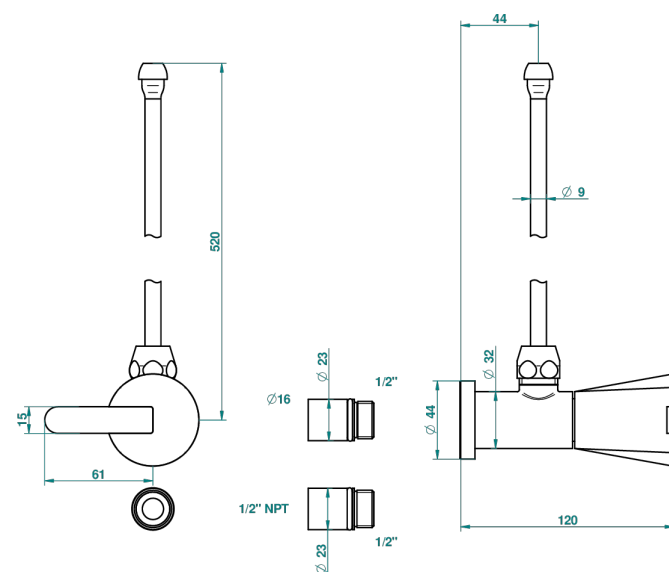

# METAMORPHOSE, CERAMICA BLANCA

G6E-181/SLA

Angle valve with 3/8 supply lavatory quick adaptor set

55024

17/11/2014

## CARACTERÍSTICAS

- Métamorphose, ceràmica blanca
- Angle valve with 3/8 supply lavatory quick adaptor set