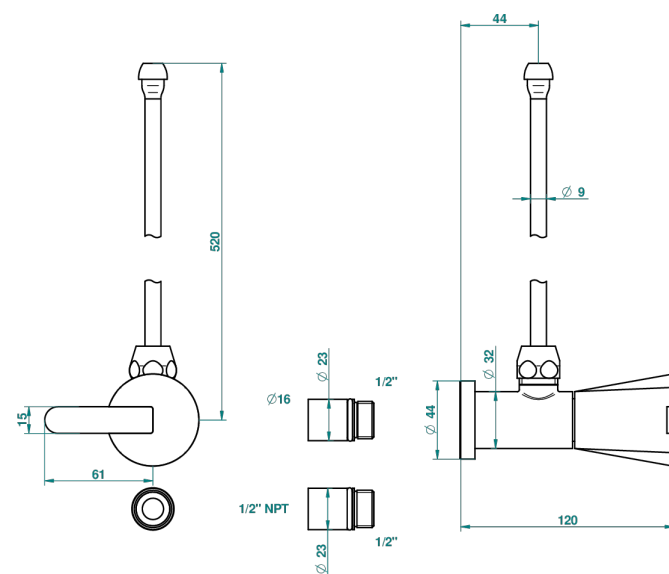

METAMORPHOSE WHITE CERAMIC

G6E-181/SLA

Angle supply valve with 3/8" adaptor set

THG[®]
PARIS

55024

17/11/2014

CHARACTERISTIC

- Métamorphose White Ceramic
- Angle supply valve with 3/8" adaptor set