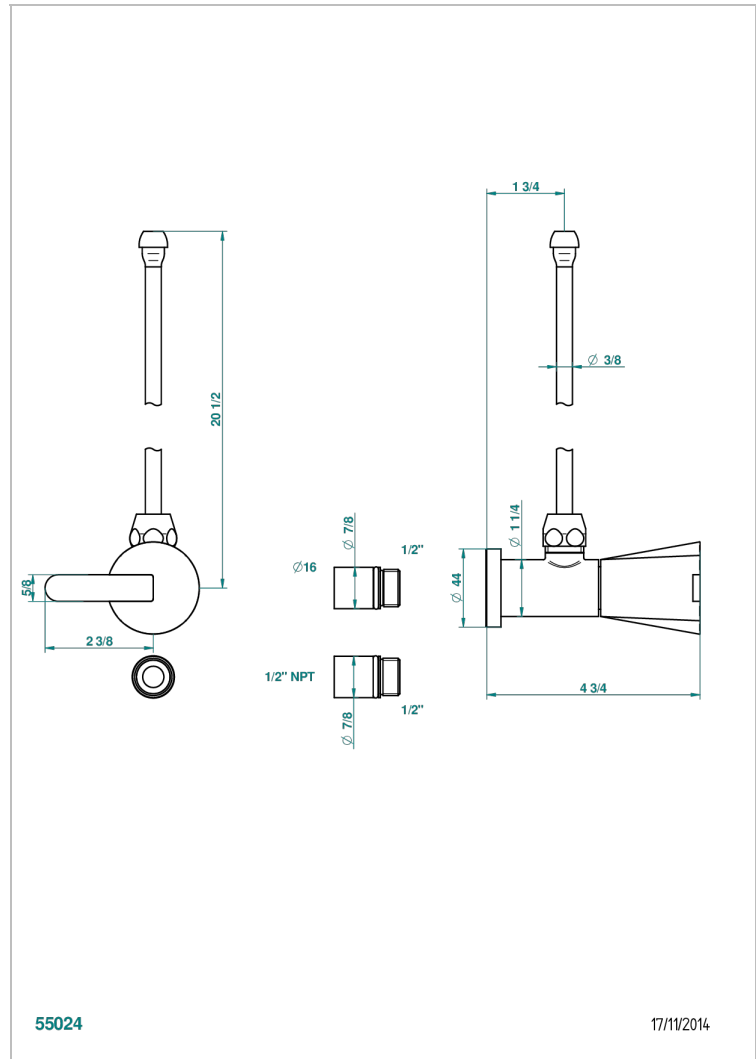

# METAMORPHOSE, CERAMICA BLANCA

G6E-181/SLA

Angle valve with 3/8 supply lavatory quick adaptor set

THG<sup>®</sup>  
PARIS

## CARACTERÍSTICAS

- Métamorphose, ceràmica blanca
- Angle valve with 3/8 supply lavatory quick adaptor set