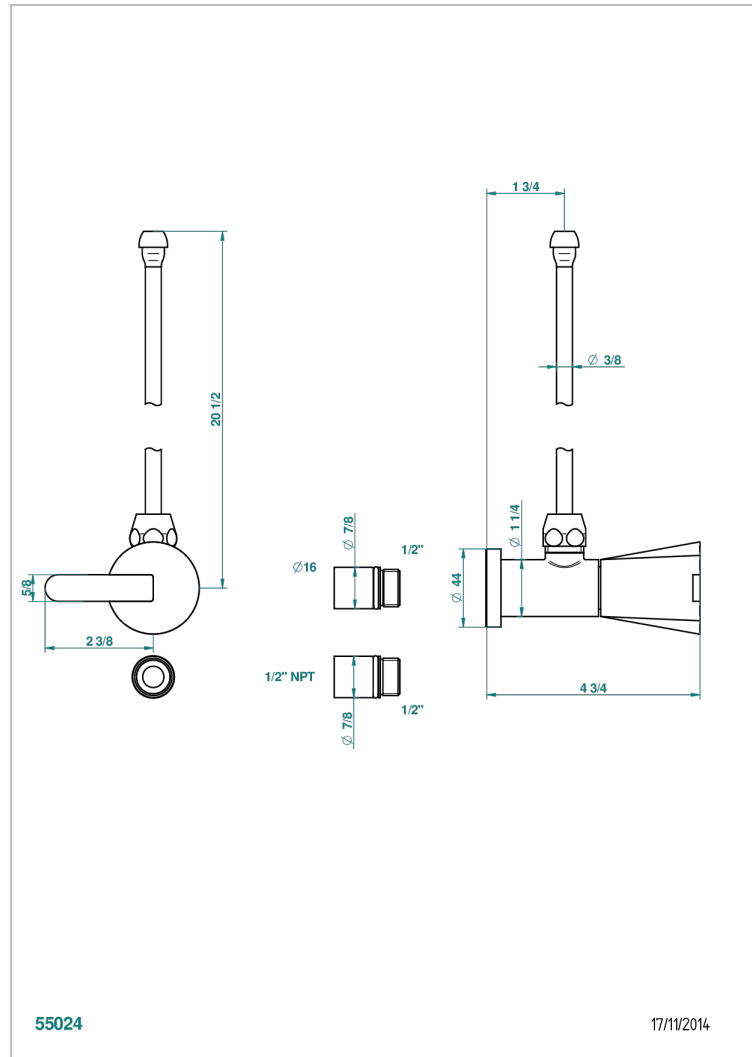

METAMORPHOSE WHITE CERAMIC

G6E-181/SLA

Angle supply valve with 3/8" adaptor set

THG[®]
PARIS

CHARACTERISTIC

- Métamorphose White Ceramic
- Angle supply valve with 3/8" adaptor set

AVAILABLE FINITIONS

Black ceram - D30
Blush PVD - H62
Brass color PVD - H49
Brown bronze color PVD - F33
Chrome polished - A02
Copper antique matt, coated - H07