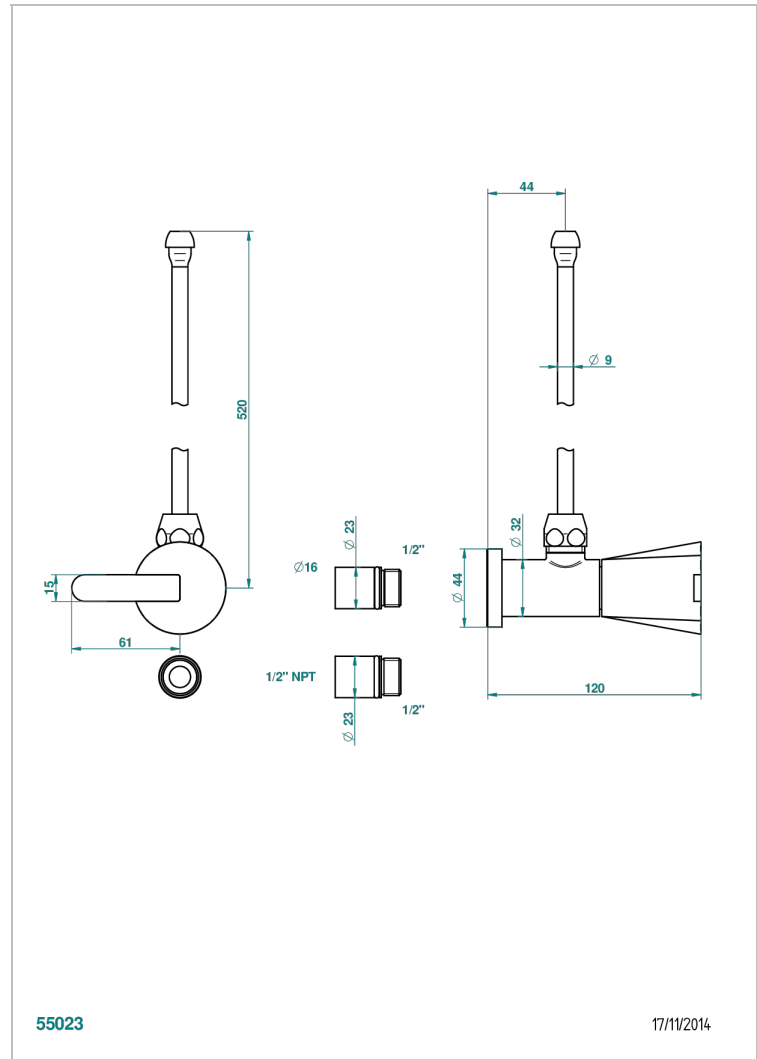

METAMORPHOSE BLACK CERAMIC

G6D-181/SLA

Angle supply valve with 3/8" adaptor set

CHARACTERISTIC

- Métamorphose Black Ceramic
- Angle supply valve with 3/8" adaptor set

AVAILABLE FINITIONS

Black ceram - D30
Blush PVD - H62
Brass color PVD - H49
Brown bronze color PVD - F33
Chrome polished - A02
Copper antique matt, coated - H07