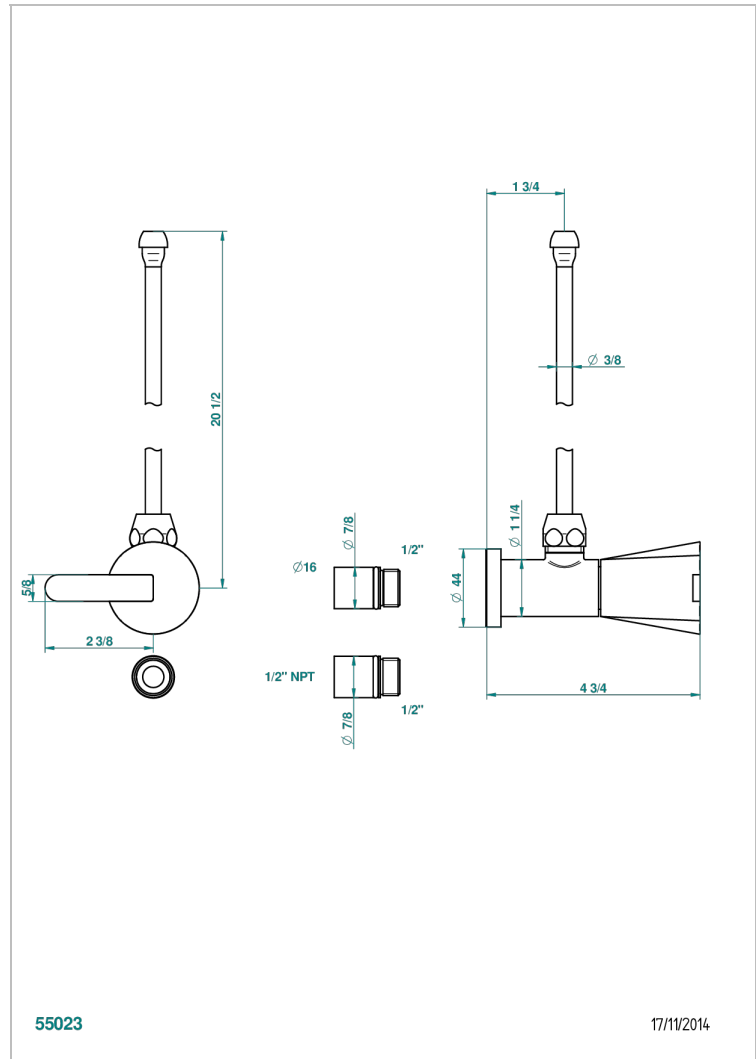

# METAMORPHOSE, CERAMICA NEGRA

G6D-181/SLA

Angle valve with 3/8 supply lavatory quick adaptor set

## CARACTERÍSTICAS

- Métamorphose, ceràmica negra
- Angle valve with 3/8 supply lavatory quick adaptor set